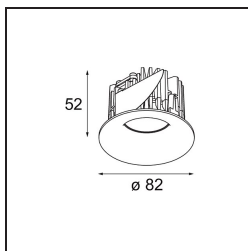

Specifications

Material	12411246
Light Source Type	LED
LED Type	BRIDGELUX V8G8
LED technology	LED COB
CRI	Min. 90
Colour Temperature	2700K
Lifetime	L80B10 @50,000 Hours
Lamp Included	Yes
Number of Light Sources	1
Binning (SDCM)	2
Light Direction	Down
Optic	Reflector
Measured beam angle (°)	38.0
Input Voltage	Constant Current Driver Required
Electrical Class	III
IP Rating	20
Glow wire rating (°C)	960
Indoor/Outdoor	Indoor
Application	Ceiling, Wall
Mounting	Recessed
Cut-out size (mm)	ø70
Mounting depth (mm)	100.0
Adjustability	Not Applicable
Distance to Lighted Object (m)	0,1
Primary Colour & Primary Finish	Gold, Matt
Gross weight (g)	260.0
Drive current (mA)	350 500 700
Min. forward voltage (Vf)	13,2 13,7 14,2
Max. forward voltage (Vf)	15,0 15,4 16,0
Connected load (W)	5,0 7,2 10,6
Luminous flux per lamp (lm)	460 618 794
Efficacy (lm/W)	92 86 75
Glare rating	16 17 19
Remark	• 3500K on request