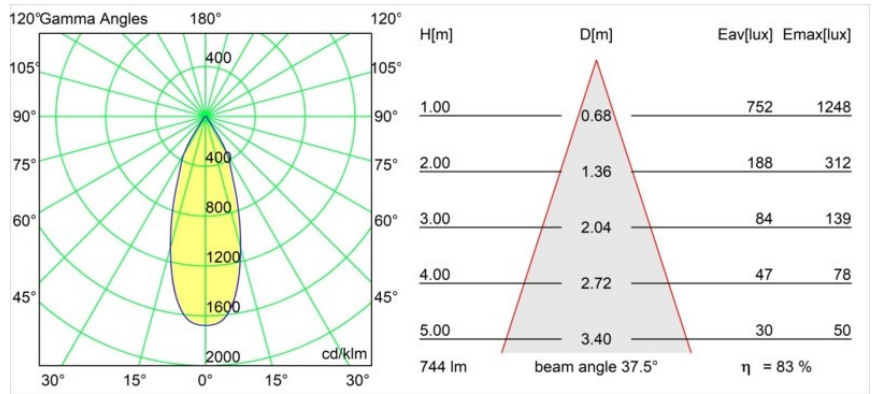

Light distribution & beam diagram