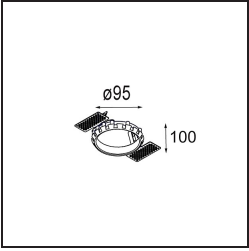

Accesorios Instalación

- 10889830** Installation Housing 192x190x130

- 12290130** Plaster Kit 190X190 - 70 1x

12291030 Plaster Kit 210x190 - 70 2x

12500230 Ring Recessed 82 1x

Choose a required accessory