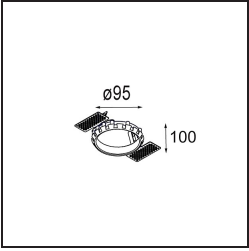

Specifications

Material	12411309
Light Source Type	LED
LED Type	BRIDGELUX V8G8
LED technology	LED COB
CRI	Min. 90
Colour Temperature	4000K
Lifetime	L80B10 @50,000 Hours
Lamp Included	Yes
Number of Light Sources	1
Binning (SDCM)	2
Light Direction	Down
Optic	Reflector
Measured beam angle (°)	38.0
Input Voltage	Constant Current Driver Required
Electrical Class	III
IP Rating	20
Glow wire rating (°C)	960
Indoor/Outdoor	Indoor
Application	Ceiling, Wall
Mounting	Recessed
Cut-out size (mm)	ø70
Mounting depth (mm)	100.0
Adjustability	Not Applicable
Distance to Lighted Object (m)	0,1
Primary Colour & Primary Finish	White, Structure
Gross weight (g)	260.0
Drive current (mA)	350 500 700
Min. forward voltage (Vf)	13,2 13,7 14,2
Max. forward voltage (Vf)	15,0 15,4 16,0
Connected load (W)	5,0 7,2 10,6
Luminous flux per lamp (lm)	562 706 908
Efficacy (lm/W)	112 98 86
Glare rating	22 22 24
Remark	• 3500K on request

Installation Accessories

- 10889830** Installation Housing 192x190x130

- 12290130** Plaster Kit 190X190 - 70 1x

12291030 Plaster Kit 210x190 - 70 2x

12500230 Ring Recessed 82 1x

Choose a required accessory