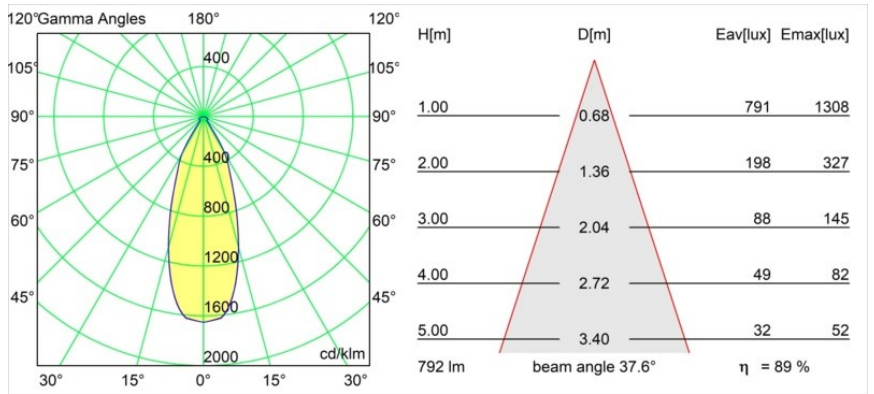

Light distribution & beam diagram