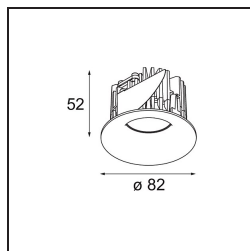

Specifications

Material	12411309
Light Source Type	LED
LED Type	BRIDGELUX V8G8
LED technology	LED COB
CRI	Min. 90
Colour Temperature	4000K
Lifetime	L80B10 @50,000 Hours
Lamp Included	Yes
Number of Light Sources	1
Binning (SDCM)	2
Light Direction	Down
Optic	Reflector
Measured beam angle (°)	38.0
Input Voltage	Constant Current Driver Required
Electrical Class	III
IP Rating	20
Glow wire rating (°C)	960
Indoor/Outdoor	Indoor
Application	Ceiling, Wall
Mounting	Recessed
Cut-out size (mm)	ø70
Mounting depth (mm)	100.0
Adjustability	Not Applicable
Distance to Lighted Object (m)	0,1
Primary Colour & Primary Finish	White, Structure
Gross weight (g)	260.0
Drive current (mA)	350 500 700
Min. forward voltage (Vf)	13,2 13,7 14,2
Max. forward voltage (Vf)	15,0 15,4 16,0
Connected load (W)	5,0 7,2 10,6
Luminous flux per lamp (lm)	562 706 908
Efficacy (lm/W)	112 98 86
Glare rating	22 22 24
Remark	• 3500K on request