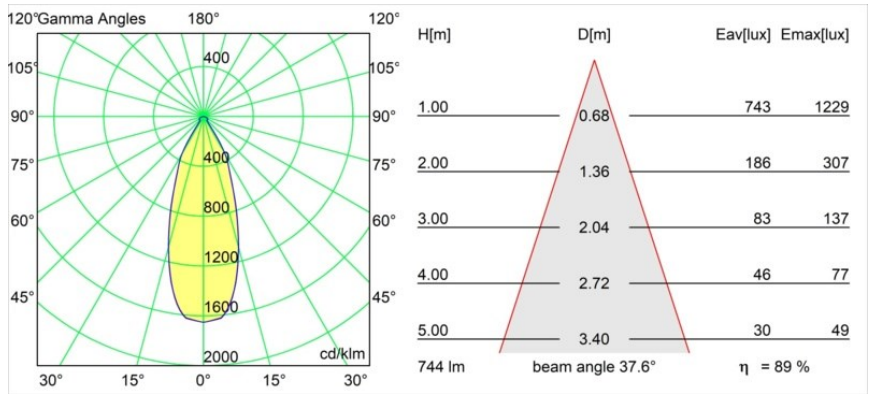

Light distribution & beam diagram