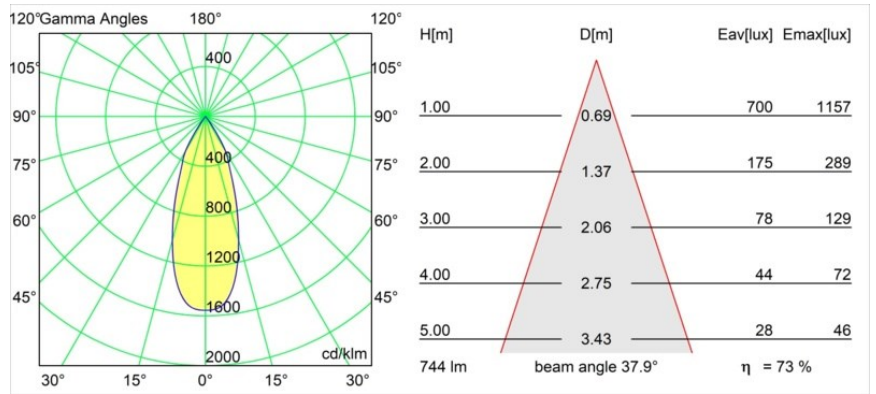

Light distribution & beam diagram