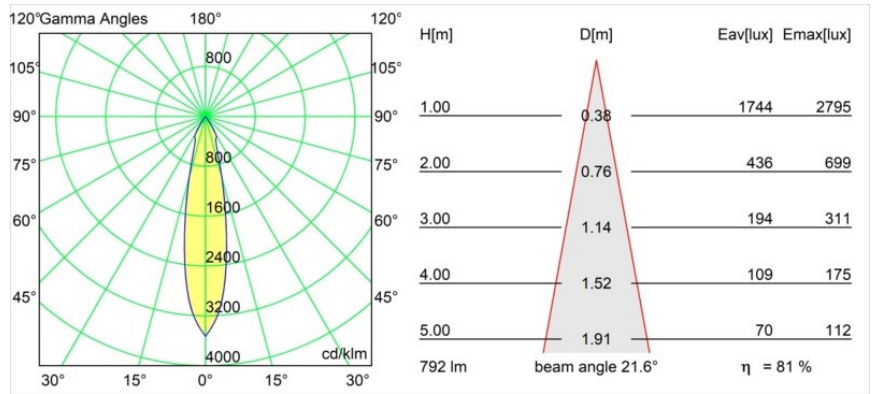

Light distribution & beam diagram