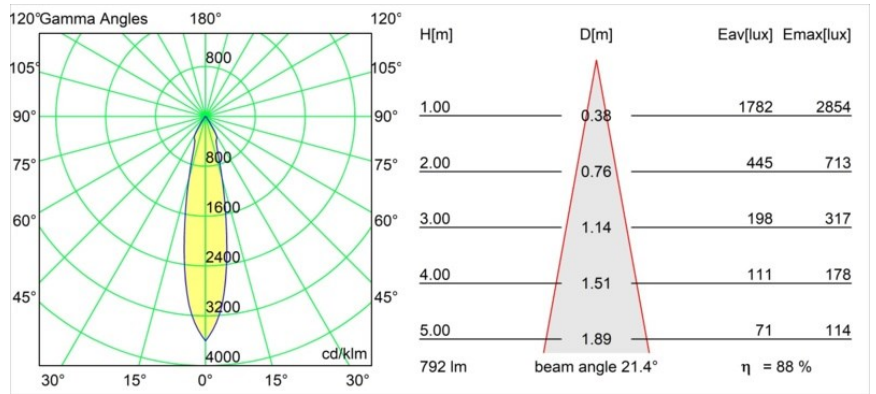

Light distribution & beam diagram