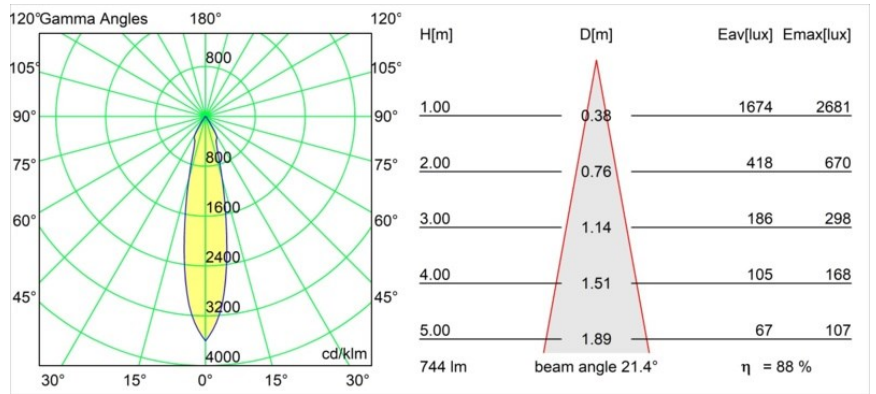

Light distribution & beam diagram