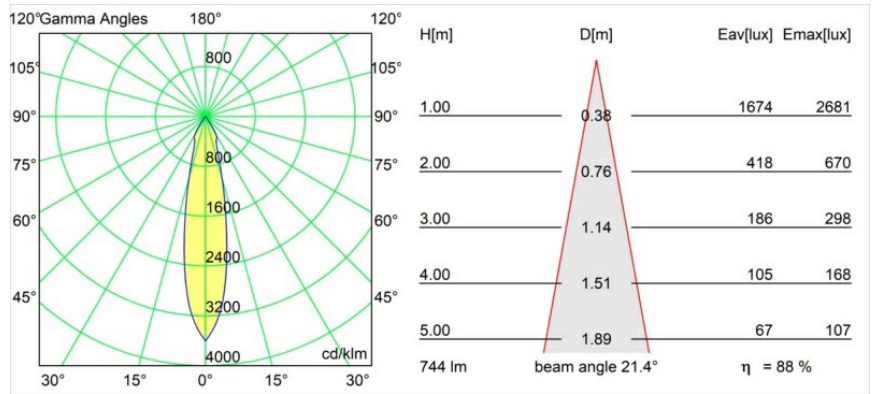

Light distribution & beam diagram