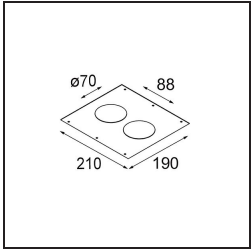

12291030 Plaster Kit 210x190 - 70 2x