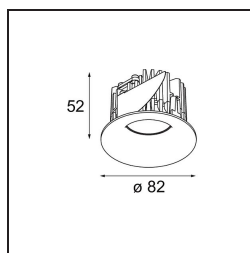

Date
Customer
Project
Type

Smart Cake Recessed 82 1x LED 2700K Medium DE Gold Matt

Specifications

Material	12411046
Light Source Type	LED
LED Type	BRIDGELUX V8G8
LED technology	LED COB
CRI	Min. 90
Colour Temperature	2700K
Lifetime	L80B20 @50,000 Hours
Lamp Included	Yes
Number of Light Sources	1
Binning (SDCM)	2
Light Direction	Down
Optic	Reflector
Measured beam angle (°)	21.0
Input Voltage	Constant Current Driver Required
Electrical Class	III
IP Rating	20
Glow wire rating (°C)	960
Indoor/Outdoor	Indoor
Application	Ceiling, Wall
Mounting	Recessed
Cut-out size (mm)	ø70
Mounting depth (mm)	100.0
Adjustability	Not Applicable
Distance to Lighted Object (m)	0,1
Primary Colour & Primary Finish	Gold, Matt
Gross weight (g)	260.0
Drive current (mA)	350 500 700
Min. forward voltage (Vf)	13,2 13,7 14,2
Max. forward voltage (Vf)	15,0 15,4 16,0
Connected load (W)	5,0 7,2 10,6
Delivered lumens (lm)	491 659 847
Efficacy (lm/W)	98 92 80
Glare rating	16 17 19
Remark	• 3500K on request