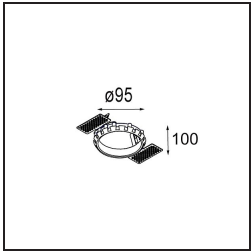

Date
Customer
Project
Type

Smart Cake Recessed 82 1x LED 2700K Medium DE Gold Matt

Specifications

Material	12411046
Light Source Type	LED
LED Type	BRIDGELUX V8G8
LED technology	LED COB
CRI	Min. 90
Colour Temperature	2700K
Lifetime	L80B10 @50,000 Hours
Lamp Included	Yes
Number of Light Sources	1
Binning (SDCM)	2
Light Direction	Down
Optic	Reflector
Measured beam angle (°)	21.0
Input Voltage	Constant Current Driver Required
Electrical Class	III
IP Rating	20
Glow wire rating (°C)	960
Indoor/Outdoor	Indoor
Application	Ceiling, Wall
Mounting	Recessed
Cut-out size (mm)	ø70
Mounting depth (mm)	100.0
Adjustability	Not Applicable
Distance to Lighted Object (m)	0,1
Primary Colour & Primary Finish	Gold, Matt
Gross weight (g)	260.0
Drive current (mA)	350 500 700
Min. forward voltage (Vf)	13,2 13,7 14,2
Max. forward voltage (Vf)	15,0 15,4 16,0
Connected load (W)	5,0 7,2 10,6
Delivered lumens (lm)	491 659 847
Efficacy (lm/W)	98 92 80
Glare rating	16 17 19
Remark	• 3500K on request

Installation Accessories

- 10889830** Installation Housing 192x190x130

- 12290130** Plaster Kit 190X190 - 70 1x

12291030 Plaster Kit 210x190 - 70 2x

12500230 Ring Recessed 82 1x

Choose a required accessory