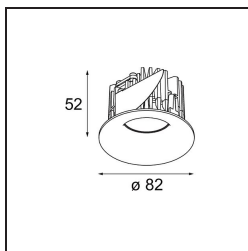

Date
Customer
Project
Type

Smart Cake Recessed 82 1x LED 2700K Medium DE Gold Matt

Specifications

Material	12411046
Light Source Type	LED
LED Type	BRIDGELUX V8G8
LED technology	LED COB
CRI	Min. 90
Colour Temperature	2700K
Lifetime	L80B10 @50,000 Hours
Lamp Included	Yes
Number of Light Sources	1
Binning (SDCM)	2
Light Direction	Down
Optic	Reflector
Measured beam angle (°)	21.0
Input Voltage	Constant Current Driver Required
Electrical Class	III
IP Rating	20
Glow wire rating (°C)	960
Indoor/Outdoor	Indoor
Application	Ceiling, Wall
Mounting	Recessed
Cut-out size (mm)	ø70
Mounting depth (mm)	100.0
Adjustability	Not Applicable
Distance to Lighted Object (m)	0,1
Primary Colour & Primary Finish	Gold, Matt
Gross weight (g)	260.0
Drive current (mA)	350 500 700
Min. forward voltage (Vf)	13,2 13,7 14,2
Max. forward voltage (Vf)	15,0 15,4 16,0
Connected load (W)	5,0 7,2 10,6
Delivered lumens (lm)	491 659 847
Efficacy (lm/W)	98 92 80
Glare rating	16 17 19
Remark	• 3500K on request