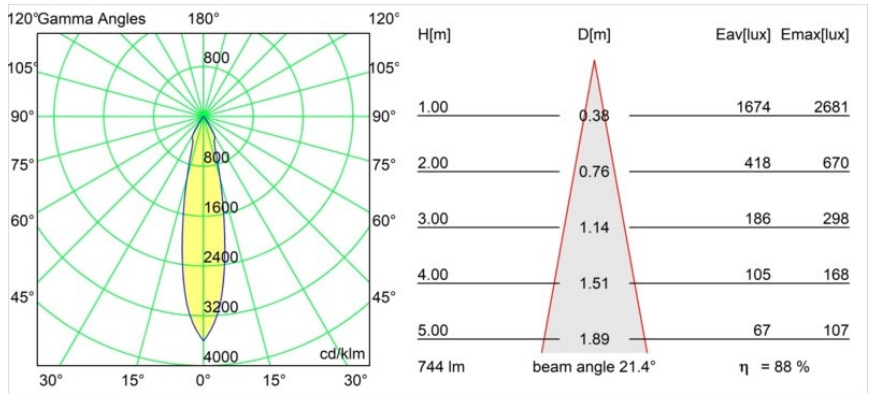

Light distribution & beam diagram