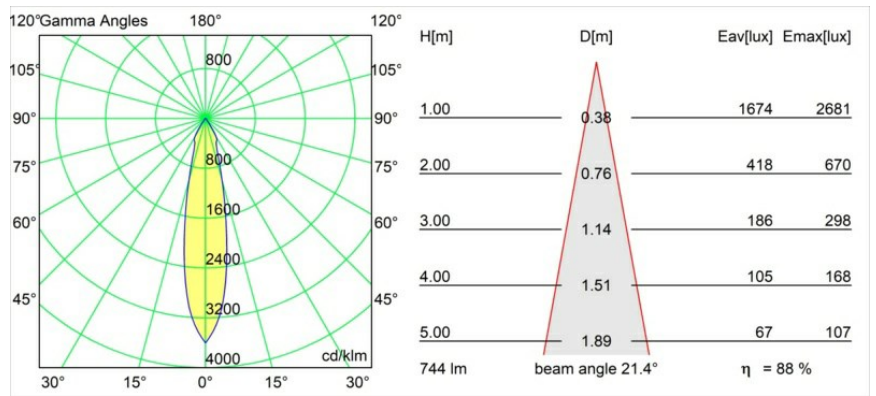

Light distribution & beam diagram