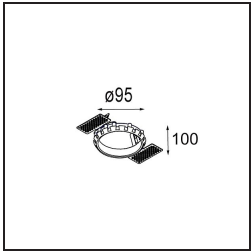

Date
Customer
Project
Type

Smart Cake Recessed 82 1x LED 2700K Medium DE Gold Matt

Specifications

Material	12411046
Light Source Type	LED
LED Type	BRIDGELUX V8G8
LED technology	LED COB
CRI	Min. 90
Colour Temperature	2700K
Lifetime	L80B20 @50,000 Hours
Lamp Included	Yes
Number of Light Sources	1
Binning (SDCM)	2
Light Direction	Down
Optic	Reflector
Measured beam angle (°)	21.0
Input Voltage	Constant Current Driver Required
Electrical Class	III
IP Rating	20
Glow wire rating (°C)	960
Indoor/Outdoor	Indoor
Application	Ceiling, Wall
Mounting	Recessed
Cut-out size (mm)	ø70
Mounting depth (mm)	100.0
Adjustability	Not Applicable
Distance to Lighted Object (m)	0,1
Primary Colour & Primary Finish	Gold, Matt
Gross weight (g)	260.0
Drive current (mA)	350 500 700
Min. forward voltage (Vf)	13,2 13,7 14,2
Max. forward voltage (Vf)	15,0 15,4 16,0
Connected load (W)	5,0 7,2 10,6
Delivered lumens (lm)	491 659 847
Efficacy (lm/W)	98 92 80
Glare rating	16 17 19
Remark	• 3500K on request

Installation Accessories

- 10889830** Installation Housing 192x190x130

- 12290130** Plaster Kit 190X190 - 70 1x

12291030 Plaster Kit 210x190 - 70 2x

12500230 Ring Recessed 82 1x

Choose a required accessory