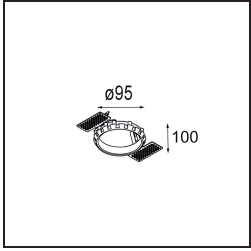

Accessori Installazione

- 10889830** Installation Housing 192x190x130

- 12290130** Plaster Kit 190X190 - 70 1x

12291030 Plaster Kit 210x190 - 70 2x

12500230 Ring Recessed 82 1x

Choose a required accessory