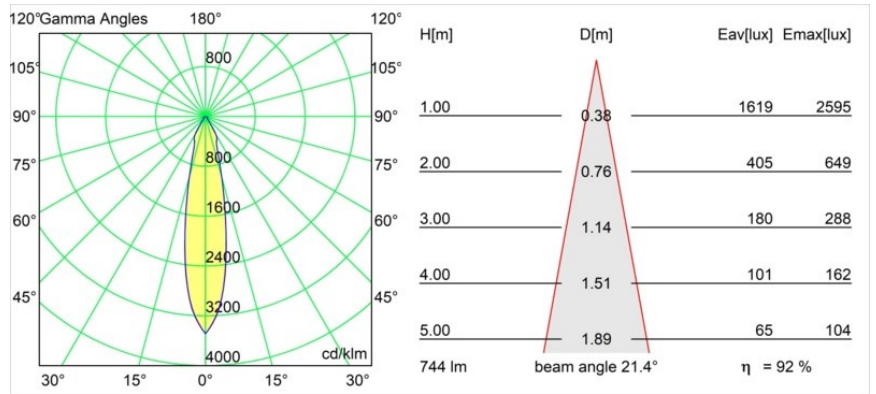

Light distribution & beam diagram