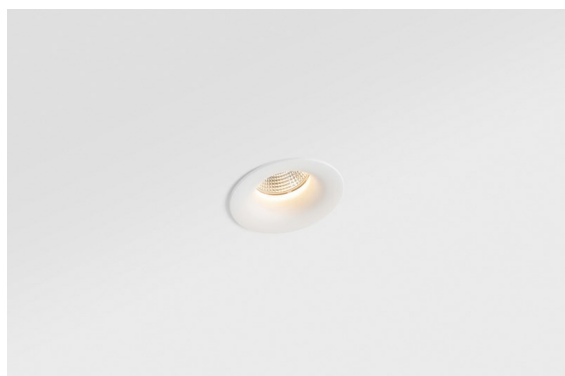

Date
Customer
Project
Type

Smart Cake Recessed 82 1x LED 2700K Medium DE White Structure

Specifications

Material	12411009
Light Source Type	LED
LED Type	BRIDGELUX V8G8
LED technology	LED COB
CRI	Min. 90
Colour Temperature	2700K
Lifetime	L80B20 @50,000 Hours
Lamp Included	Yes
Number of Light Sources	1
Binning (SDCM)	2
Light Direction	Down
Optic	Reflector
Measured beam angle (°)	21.0
Input Voltage	Constant Current Driver Required
Electrical Class	III
IP Rating	20
Glow wire rating (°C)	960
Indoor/Outdoor	Indoor
Application	Ceiling, Wall
Mounting	Recessed
Cut-out size (mm)	ø70
Mounting depth (mm)	100.0
Adjustability	Not Applicable
Distance to Lighted Object (m)	0,1
Primary Colour & Primary Finish	White, Structure
Gross weight (g)	260.0
Drive current (mA)	350 500 700
Min. forward voltage (Vf)	13,2 13,7 14,2
Max. forward voltage (Vf)	15,0 15,4 16,0
Connected load (W)	5,0 7,2 10,6
Delivered lumens (lm)	513 689 885
Efficacy (lm/W)	103 96 84
Glare rating	21 22 23
Remark	• 3500K on request

The 3 original designs, Smart Kup, Lotis and Cake still manage to steal the hearts of interior designers. And this goes for the entire Smart family. Smart's accessibility and extreme versatility are arguably fit for any expression. Mix and match accent lighting, up and downlight, fixed or adjustable, a mosaic of shapes, sizes, colours and mounting options, and create a playful installation.

TM30 & CRI diagram

Light distribution & beam diagram

Decorative Accessories

- 12500032** Mask Smart 82 1x Black Structure
- 12500009** Mask Smart 82 1x White Structure
- 12500046** Mask Smart 82 1x Gold Matt
- 12500015** Mask Smart 82 1x Champagne Brushed
- 12500014** Mask Smart 82 1x Bronze Brushed
- 12500043** Mask Smart 82 1x Black Brushed
- 12500016** Mask Smart 82 1x Silver Bronze Brushed
- 12500045** FFD_Smart Mask 82 1x Gold Brushed