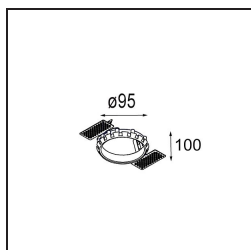

Date
Customer
Project
Type

*Smart Cake Recessed 82 1x LED 2700K Medium DE White Structure*

**Specifications**

Material	12411009
Light Source Type	LED
LED Type	BRIDGELUX V8G8
LED technology	LED COB
CRI	Min. 90
Colour Temperature	2700K
Lifetime	L80B10 @50,000 Hours
Lamp Included	Yes
Number of Light Sources	1
Binning (SDCM)	2
Light Direction	Down
Optic	Reflector
Measured beam angle (°)	21.0
Input Voltage	Constant Current Driver Required
Electrical Class	III
IP Rating	20
Glow wire rating (°C)	960
Indoor/Outdoor	Indoor
Application	Ceiling, Wall
Mounting	Recessed
Cut-out size (mm)	ø70
Mounting depth (mm)	100.0
Adjustability	Not Applicable
Distance to Lighted Object (m)	0,1
Primary Colour & Primary Finish	White, Structure
Gross weight (g)	260.0
Drive current (mA)	350      500      700
Min. forward voltage (Vf)	13,2      13,7      14,2
Max. forward voltage (Vf)	15,0      15,4      16,0
Connected load (W)	5,0      7,2      10,6
Delivered lumens (lm)	513      689      885
Efficacy (lm/W)	103      96      84
Glare rating	21      22      23
Remark	• 3500K on request

**Installation Accessories**

- 10889830** Installation Housing 192x190x130

- 12290130** Plaster Kit 190X190 - 70 1x

**12291030** Plaster Kit 210x190 - 70 2x

**12500230** Ring Recessed 82 1x

Choose a required accessory