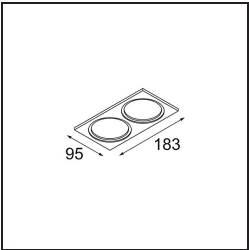

Date
Customer
Project
Type

Smart Cake Recessed 82 1x LED 2700K Medium DE White Structure

Specifications

Material	12411009
Light Source Type	LED
LED Type	BRIDGELUX V8G8
LED technology	LED COB
CRI	Min. 90
Colour Temperature	2700K
Lifetime	L80B20 @50,000 Hours
Lamp Included	Yes
Number of Light Sources	1
Binning (SDCM)	2
Light Direction	Down
Optic	Reflector
Measured beam angle (°)	21.0
Input Voltage	Constant Current Driver Required
Electrical Class	III
IP Rating	20
Glow wire rating (°C)	960
Indoor/Outdoor	Indoor
Application	Ceiling, Wall
Mounting	Recessed
Cut-out size (mm)	ø70
Mounting depth (mm)	100.0
Adjustability	Not Applicable
Distance to Lighted Object (m)	0,1
Primary Colour & Primary Finish	White, Structure
Gross weight (g)	260.0
Drive current (mA)	350 500 700
Min. forward voltage (Vf)	13,2 13,7 14,2
Max. forward voltage (Vf)	15,0 15,4 16,0
Connected load (W)	5,0 7,2 10,6
Delivered lumens (lm)	513 689 885
Efficacy (lm/W)	103 96 84
Glare rating	21 22 23
Remark	• 3500K on request

TM30 & CRI diagram

Light distribution & beam diagram

Decorative Accessories

- 12500032** Mask Smart 82 1x Black Structure
- 12500009** Mask Smart 82 1x White Structure
- 12500046** Mask Smart 82 1x Gold Matt
- 12500015** Mask Smart 82 1x Champagne Brushed
- 12500014** Mask Smart 82 1x Bronze Brushed
- 12500043** Mask Smart 82 1x Black Brushed
- 12500016** Mask Smart 82 1x Silver Bronze Brushed
- 12500045** FFD_Smart Mask 82 1x Gold Brushed