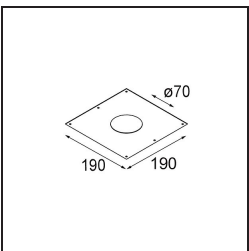

- **12290130** Plaster Kit 190X190 - 70 1x