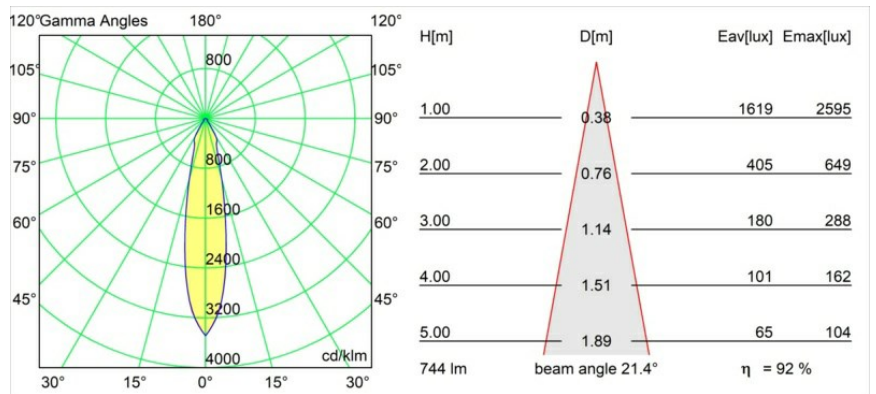

Light distribution & beam diagram