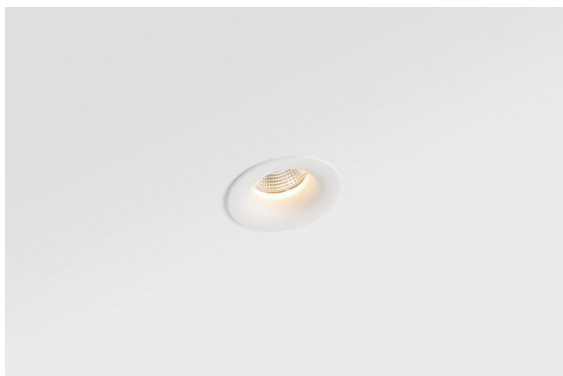

Date
Customer
Project
Type

*Smart Cake Recessed 82 1x LED 2700K Medium DE White Structure*

**Specifications**

Material	12411009
Light Source Type	LED
LED Type	BRIDGELUX V8G8
LED technology	LED COB
CRI	Min. 90
Colour Temperature	2700K
Lifetime	L80B10 @50,000 Hours
Lamp Included	Yes
Number of Light Sources	1
Binning (SDCM)	2
Light Direction	Down
Optic	Reflector
Measured beam angle (°)	21.0
Input Voltage	Constant Current Driver Required
Electrical Class	III
IP Rating	20
Glow wire rating (°C)	960
Indoor/Outdoor	Indoor
Application	Ceiling, Wall
Mounting	Recessed
Cut-out size (mm)	ø70
Mounting depth (mm)	100.0
Adjustability	Not Applicable
Distance to Lighted Object (m)	0,1
Primary Colour & Primary Finish	White, Structure
Gross weight (g)	260.0
Drive current (mA)	350      500      700
Min. forward voltage (Vf)	13,2      13,7      14,2
Max. forward voltage (Vf)	15,0      15,4      16,0
Connected load (W)	5,0      7,2      10,6
Delivered lumens (lm)	513      689      885
Efficacy (lm/W)	103      96      84
Glare rating	21      22      23
Remark	• 3500K on request

The 3 original designs, Smart Kup, Lotis and Cake still manage to steal the hearts of interior designers. And this goes for the entire Smart family. Smart's accessibility and extreme versatility are arguably fit for any expression. Mix and match accent lighting, up and downlight, fixed or adjustable, a mosaic of shapes, sizes, colours and mounting options, and create a playful installation.

**TM30 & CRI diagram**

**Light distribution & beam diagram**

**Decorative Accessories**

- 12500032** Mask Smart 82 1x Black Structure
- 12500009** Mask Smart 82 1x White Structure
- 12500046** Mask Smart 82 1x Gold Matt
- 12500015** Mask Smart 82 1x Champagne Brushed
- 12500014** Mask Smart 82 1x Bronze Brushed
- 12500043** Mask Smart 82 1x Black Brushed
- 12500016** Mask Smart 82 1x Silver Bronze Brushed
- 12500045** FFD\_Smart Mask 82 1x Gold Brushed