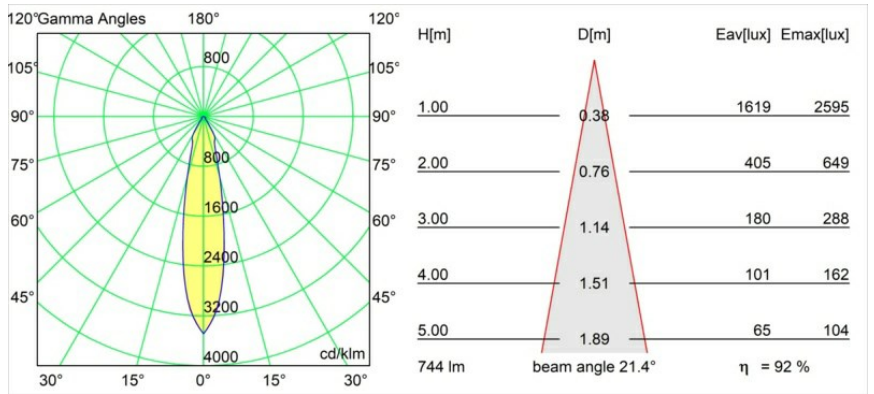

Light distribution & beam diagram