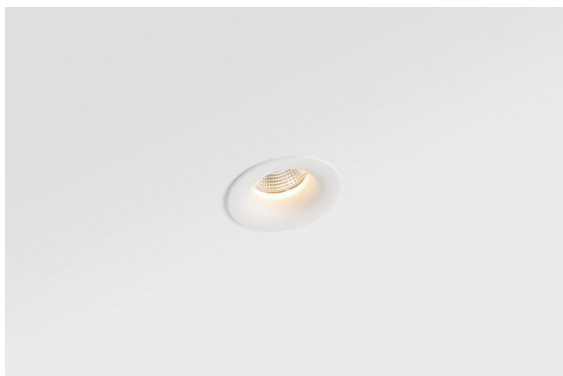

Date
Customer
Project
Type

Smart Cake Recessed 82 1x LED 2700K Medium DE White Structure

Specifications

Material	12411009
Light Source Type	LED
LED Type	BRIDGELUX V8G8
LED technology	LED COB
CRI	Min. 90
Colour Temperature	2700K
Lifetime	L80B20 @50,000 Hours
Lamp Included	Yes
Number of Light Sources	1
Binning (SDCM)	2
Light Direction	Down
Optic	Reflector
Measured beam angle (°)	21.0
Input Voltage	Constant Current Driver Required
Electrical Class	III
IP Rating	20
Glow wire rating (°C)	960
Indoor/Outdoor	Indoor
Application	Ceiling, Wall
Mounting	Recessed
Cut-out size (mm)	ø70
Mounting depth (mm)	100.0
Adjustability	Not Applicable
Distance to Lighted Object (m)	0,1
Primary Colour & Primary Finish	White, Structure
Gross weight (g)	260.0
Drive current (mA)	350 500 700
Min. forward voltage (Vf)	13,2 13,7 14,2
Max. forward voltage (Vf)	15,0 15,4 16,0
Connected load (W)	5,0 7,2 10,6
Delivered lumens (lm)	513 689 885
Efficacy (lm/W)	103 96 84
Glare rating	21 22 23
Remark	• 3500K on request

The 3 original designs, Smart Kup, Lotis and Cake still manage to steal the hearts of interior designers. And this goes for the entire Smart family. Smart's accessibility and extreme versatility are arguably fit for any expression. Mix and match accent lighting, up and downlight, fixed or adjustable, a mosaic of shapes, sizes, colours and mounting options, and create a playful installation.

TM30 & CRI diagram

Light distribution & beam diagram

Decorative Accessories

- 12500032** Mask Smart 82 1x Black Structure
- 12500009** Mask Smart 82 1x White Structure
- 12500046** Mask Smart 82 1x Gold Matt
- 12500015** Mask Smart 82 1x Champagne Brushed
- 12500014** Mask Smart 82 1x Bronze Brushed
- 12500043** Mask Smart 82 1x Black Brushed
- 12500016** Mask Smart 82 1x Silver Bronze Brushed
- 12500045** FFD_Smart Mask 82 1x Gold Brushed