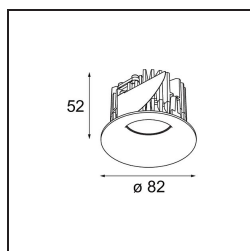

Date
Customer
Project
Type

Smart Cake Recessed 82 1x LED 2700K Medium DE White Structure

Specifications

Material	12411009
Light Source Type	LED
LED Type	BRIDGELUX V8G8
LED technology	LED COB
CRI	Min. 90
Colour Temperature	2700K
Lifetime	L80B20 @50,000 Hours
Lamp Included	Yes
Number of Light Sources	1
Binning (SDCM)	2
Light Direction	Down
Optic	Reflector
Measured beam angle (°)	21.0
Input Voltage	Constant Current Driver Required
Electrical Class	III
IP Rating	20
Glow wire rating (°C)	960
Indoor/Outdoor	Indoor
Application	Ceiling, Wall
Mounting	Recessed
Cut-out size (mm)	ø70
Mounting depth (mm)	100.0
Adjustability	Not Applicable
Distance to Lighted Object (m)	0,1
Primary Colour & Primary Finish	White, Structure
Gross weight (g)	260.0
Drive current (mA)	350 500 700
Min. forward voltage (Vf)	13,2 13,7 14,2
Max. forward voltage (Vf)	15,0 15,4 16,0
Connected load (W)	5,0 7,2 10,6
Delivered lumens (lm)	513 689 885
Efficacy (lm/W)	103 96 84
Glare rating	21 22 23
Remark	• 3500K on request