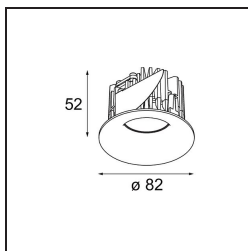

Date
Customer
Project
Type

Smart Cake Recessed 82 1x LED 2700K Medium DE White Structure

Specifications

Material	12411009
Light Source Type	LED
LED Type	BRIDGELUX V8G8
LED technology	LED COB
CRI	Min. 90
Colour Temperature	2700K
Lifetime	L80B20 @50,000 Hours
Lamp Included	Yes
Number of Light Sources	1
Binning (SDCM)	2
Light Direction	Down
Optic	Reflector
Measured beam angle (°)	21.0
Input Voltage	Constant Current Driver Required
Electrical Class	III
IP Rating	20
Glow wire rating (°C)	960
Indoor/Outdoor	Indoor
Application	Ceiling, Wall
Mounting	Recessed
Cut-out size (mm)	ø70
Mounting depth (mm)	100.0
Adjustability	Not Applicable
Distance to Lighted Object (m)	0,1
Primary Colour & Primary Finish	White, Structure
Gross weight (g)	260.0
Drive current (mA)	350 500 700
Min. forward voltage (Vf)	13,2 13,7 14,2
Max. forward voltage (Vf)	15,0 15,4 16,0
Connected load (W)	5,0 7,2 10,6
Delivered lumens (lm)	513 689 885
Efficacy (lm/W)	103 96 84
Glare rating	21 22 23
Remark	• 3500K on request