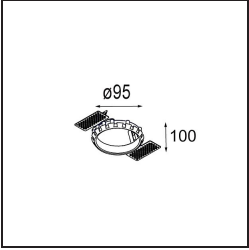

Date
Customer
Project
Type

Smart Cake Recessed 82 1x LED 2700K Medium DE White Structure

Specifications

Material	12411009
Light Source Type	LED
LED Type	BRIDGELUX V8G8
LED technology	LED COB
CRI	Min. 90
Colour Temperature	2700K
Lifetime	L80B20 @50,000 Hours
Lamp Included	Yes
Number of Light Sources	1
Binning (SDCM)	2
Light Direction	Down
Optic	Reflector
Measured beam angle (°)	21.0
Input Voltage	Constant Current Driver Required
Electrical Class	III
IP Rating	20
Glow wire rating (°C)	960
Indoor/Outdoor	Indoor
Application	Ceiling, Wall
Mounting	Recessed
Cut-out size (mm)	ø70
Mounting depth (mm)	100.0
Adjustability	Not Applicable
Distance to Lighted Object (m)	0,1
Primary Colour & Primary Finish	White, Structure
Gross weight (g)	260.0
Drive current (mA)	350 500 700
Min. forward voltage (Vf)	13,2 13,7 14,2
Max. forward voltage (Vf)	15,0 15,4 16,0
Connected load (W)	5,0 7,2 10,6
Delivered lumens (lm)	513 689 885
Efficacy (lm/W)	103 96 84
Glare rating	21 22 23
Remark	• 3500K on request

Installation Accessories

- 10889830** Installation Housing 192x190x130

- 12290130** Plaster Kit 190X190 - 70 1x

12291030 Plaster Kit 210x190 - 70 2x

12500230 Ring Recessed 82 1x

Choose a required accessory