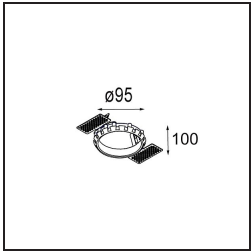

Date
Customer
Project
Type

Smart Cake Recessed 82 1x LED 2700K Medium DE White Structure

Specifications

Material	12411009
Light Source Type	LED
LED Type	BRIDGELUX V8G8
LED technology	LED COB
CRI	Min. 90
Colour Temperature	2700K
Lifetime	L80B20 @50,000 Hours
Lamp Included	Yes
Number of Light Sources	1
Binning (SDCM)	2
Light Direction	Down
Optic	Reflector
Measured beam angle (°)	21.0
Input Voltage	Constant Current Driver Required
Electrical Class	III
IP Rating	20
Glow wire rating (°C)	960
Indoor/Outdoor	Indoor
Application	Ceiling, Wall
Mounting	Recessed
Cut-out size (mm)	ø70
Mounting depth (mm)	100.0
Adjustability	Not Applicable
Distance to Lighted Object (m)	0,1
Primary Colour & Primary Finish	White, Structure
Gross weight (g)	260.0
Drive current (mA)	350 500 700
Min. forward voltage (Vf)	13,2 13,7 14,2
Max. forward voltage (Vf)	15,0 15,4 16,0
Connected load (W)	5,0 7,2 10,6
Delivered lumens (lm)	513 689 885
Efficacy (lm/W)	103 96 84
Glare rating	21 22 23
Remark	• 3500K on request

Installation Accessories

- 10889830** Installation Housing 192x190x130

- 12290130** Plaster Kit 190X190 - 70 1x

12291030 Plaster Kit 210x190 - 70 2x

12500230 Ring Recessed 82 1x

Choose a required accessory