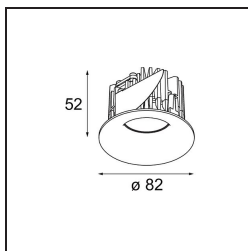

Date
Customer
Project
Type

*Smart Cake Recessed 82 1x LED 2700K Medium DE White Structure*

**Specifications**

Material	12411009
Light Source Type	LED
LED Type	BRIDGELUX V8G8
LED technology	LED COB
CRI	Min. 90
Colour Temperature	2700K
Lifetime	L80B10 @50,000 Hours
Lamp Included	Yes
Number of Light Sources	1
Binning (SDCM)	2
Light Direction	Down
Optic	Reflector
Measured beam angle (°)	21.0
Input Voltage	Constant Current Driver Required
Electrical Class	III
IP Rating	20
Glow wire rating (°C)	960
Indoor/Outdoor	Indoor
Application	Ceiling, Wall
Mounting	Recessed
Cut-out size (mm)	ø70
Mounting depth (mm)	100.0
Adjustability	Not Applicable
Distance to Lighted Object (m)	0,1
Primary Colour & Primary Finish	White, Structure
Gross weight (g)	260.0
Drive current (mA)	350      500      700
Min. forward voltage (Vf)	13,2      13,7      14,2
Max. forward voltage (Vf)	15,0      15,4      16,0
Connected load (W)	5,0      7,2      10,6
Delivered lumens (lm)	513      689      885
Efficacy (lm/W)	103      96      84
Glare rating	21      22      23
Remark	• 3500K on request