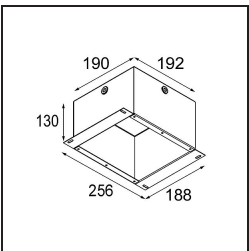

Installation Accessories

- **10889830** Installation Housing 192x190x130