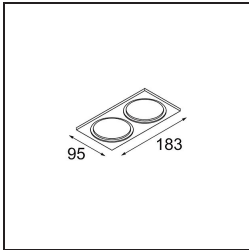

Date
Customer
Project
Type

Smart Cake Recessed 82 1x LED 2700K Medium DE White Structure

Specifications

Material	12411009
Light Source Type	LED
LED Type	BRIDGELUX V8G8
LED technology	LED COB
CRI	Min. 90
Colour Temperature	2700K
Lifetime	L80B20 @50,000 Hours
Lamp Included	Yes
Number of Light Sources	1
Binning (SDCM)	2
Light Direction	Down
Optic	Reflector
Measured beam angle (°)	21.0
Input Voltage	Constant Current Driver Required
Electrical Class	III
IP Rating	20
Glow wire rating (°C)	960
Indoor/Outdoor	Indoor
Application	Ceiling, Wall
Mounting	Recessed
Cut-out size (mm)	ø70
Mounting depth (mm)	100.0
Adjustability	Not Applicable
Distance to Lighted Object (m)	0,1
Primary Colour & Primary Finish	White, Structure
Gross weight (g)	260.0
Drive current (mA)	350 500 700
Min. forward voltage (Vf)	13,2 13,7 14,2
Max. forward voltage (Vf)	15,0 15,4 16,0
Connected load (W)	5,0 7,2 10,6
Delivered lumens (lm)	513 689 885
Efficacy (lm/W)	103 96 84
Glare rating	21 22 23
Remark	• 3500K on request

TM30 & CRI diagram

Light distribution & beam diagram

Decorative Accessories

- 12500032** Mask Smart 82 1x Black Structure
- 12500009** Mask Smart 82 1x White Structure
- 12500046** Mask Smart 82 1x Gold Matt
- 12500015** Mask Smart 82 1x Champagne Brushed
- 12500014** Mask Smart 82 1x Bronze Brushed
- 12500043** Mask Smart 82 1x Black Brushed
- 12500016** Mask Smart 82 1x Silver Bronze Brushed
- 12500045** FFD_Smart Mask 82 1x Gold Brushed