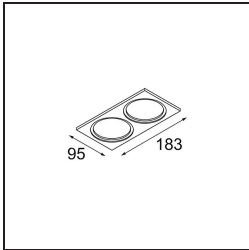

Date
Customer
Project
Type

*Smart Cake Recessed 82 1x LED 2700K Medium DE White Structure*

**Specifications**

Material	12411009
Light Source Type	LED
LED Type	BRIDGELUX V8G8
LED technology	LED COB
CRI	Min. 90
Colour Temperature	2700K
Lifetime	L80B10 @50,000 Hours
Lamp Included	Yes
Number of Light Sources	1
Binning (SDCM)	2
Light Direction	Down
Optic	Reflector
Measured beam angle (°)	21.0
Input Voltage	Constant Current Driver Required
Electrical Class	III
IP Rating	20
Glow wire rating (°C)	960
Indoor/Outdoor	Indoor
Application	Ceiling, Wall
Mounting	Recessed
Cut-out size (mm)	ø70
Mounting depth (mm)	100.0
Adjustability	Not Applicable
Distance to Lighted Object (m)	0,1
Primary Colour & Primary Finish	White, Structure
Gross weight (g)	260.0
Drive current (mA)	350      500      700
Min. forward voltage (Vf)	13,2      13,7      14,2
Max. forward voltage (Vf)	15,0      15,4      16,0
Connected load (W)	5,0      7,2      10,6
Delivered lumens (lm)	513      689      885
Efficacy (lm/W)	103      96      84
Glare rating	21      22      23
Remark	• 3500K on request

**TM30 & CRI diagram**

**Light distribution & beam diagram**

**Decorative Accessories**

- 12500032** Mask Smart 82 1x Black Structure
- 12500009** Mask Smart 82 1x White Structure
- 12500046** Mask Smart 82 1x Gold Matt
- 12500015** Mask Smart 82 1x Champagne Brushed
- 12500014** Mask Smart 82 1x Bronze Brushed
- 12500043** Mask Smart 82 1x Black Brushed
- 12500016** Mask Smart 82 1x Silver Bronze Brushed
- 12500045** FFD\_Smart Mask 82 1x Gold Brushed