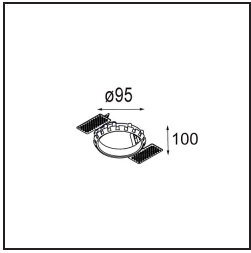

Specifications

Material	12411032
Light Source Type	LED
LED Type	BRIDGELUX V8G8
LED technology	LED COB
CRI	Min. 90
Colour Temperature	2700K
Lifetime	L80B10 @50,000 Hours
Lamp Included	Yes
Number of Light Sources	1
Binning (SDCM)	2
Light Direction	Down
Optic	Reflector
Measured beam angle (°)	22.0
Input Voltage	Constant Current Driver Required
Electrical Class	III
IP Rating	20
Glow wire rating (°C)	960
Indoor/Outdoor	Indoor
Application	Ceiling, Wall
Mounting	Recessed
Cut-out size (mm)	ø70
Mounting depth (mm)	100.0
Adjustability	Not Applicable
Distance to Lighted Object (m)	0,1
Primary Colour & Primary Finish	Black, Structure
Gross weight (g)	260.0
Drive current (mA)	350 500 700
Min. forward voltage (Vf)	13,2 13,7 14,2
Max. forward voltage (Vf)	15,0 15,4 16,0
Connected load (W)	5,0 7,2 10,6
Luminous flux per lamp (lm)	450 604 776
Efficacy (lm/W)	90 84 73
Glare rating	12 13 15
Remark	• 3500K on request

Installation Accessories

- 10889830** Installation Housing 192x190x130

- 12290130** Plaster Kit 190X190 - 70 1x

12291030 Plaster Kit 210x190 - 70 2x

12500230 Ring Recessed 82 1x

Choose a required accessory