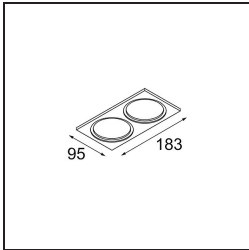

Date
Customer
Project
Type

*Smart Cake Recessed 82 1x LED 2700K Medium DE Black Structure*

**Specifications**

Material	12411032
Light Source Type	LED
LED Type	BRIDGELUX V8G8
LED technology	LED COB
CRI	Min. 90
Colour Temperature	2700K
Lifetime	L80B10 @50,000 Hours
Lamp Included	Yes
Number of Light Sources	1
Binning (SDCM)	2
Light Direction	Down
Optic	Reflector
Measured beam angle (°)	22.0
Input Voltage	Constant Current Driver Required
Electrical Class	III
IP Rating	20
Glow wire rating (°C)	960
Indoor/Outdoor	Indoor
Application	Ceiling, Wall
Mounting	Recessed
Cut-out size (mm)	ø70
Mounting depth (mm)	100.0
Adjustability	Not Applicable
Distance to Lighted Object (m)	0,1
Primary Colour & Primary Finish	Black, Structure
Gross weight (g)	260.0
Drive current (mA)	350      500      700
Min. forward voltage (Vf)	13,2      13,7      14,2
Max. forward voltage (Vf)	15,0      15,4      16,0
Connected load (W)	5,0      7,2      10,6
Delivered lumens (lm)	450      604      776
Efficacy (lm/W)	90      84      73
Glare rating	12      13      15
Remark	• 3500K on request

**TM30 & CRI diagram**

**Light distribution & beam diagram**

**Decorative Accessories**

- 12500032** Mask Smart 82 1x Black Structure
- 12500009** Mask Smart 82 1x White Structure
- 12500046** Mask Smart 82 1x Gold Matt
- 12500015** Mask Smart 82 1x Champagne Brushed
- 12500014** Mask Smart 82 1x Bronze Brushed
- 12500043** Mask Smart 82 1x Black Brushed
- 12500016** Mask Smart 82 1x Silver Bronze Brushed
- 12500045** FFD\_Smart Mask 82 1x Gold Brushed