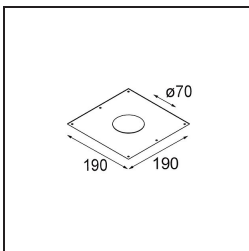

- **12290130** Plaster Kit 190X190 - 70 1x