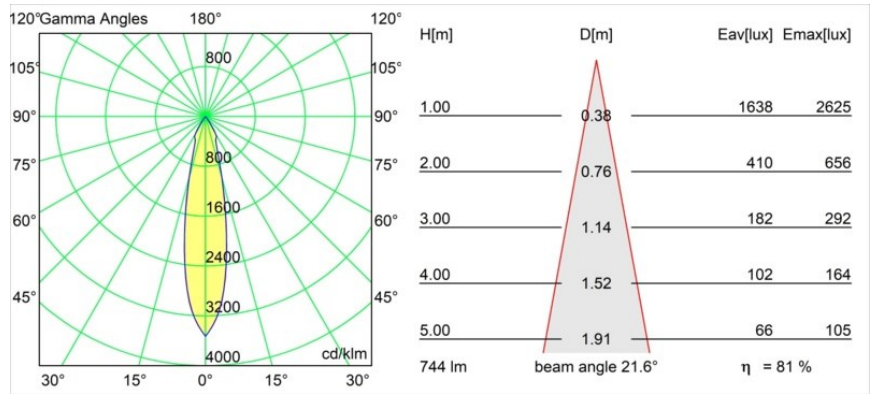

Light distribution & beam diagram