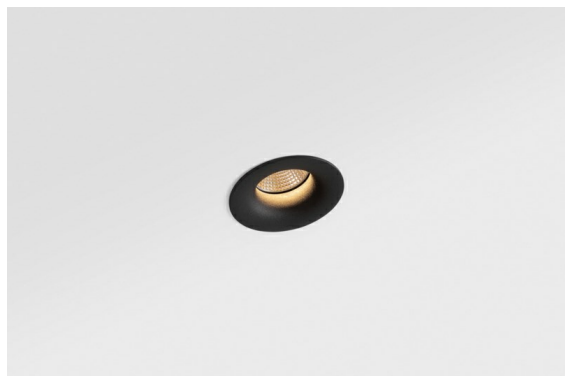

Date
Customer
Project
Type

*Smart Cake Recessed 82 1x LED 2700K Medium DE Black Structure*

**Specifications**

Material	12411032
Light Source Type	LED
LED Type	BRIDGELUX V8G8
LED technology	LED COB
CRI	Min. 90
Colour Temperature	2700K
Lifetime	L80B10 @50,000 Hours
Lamp Included	Yes
Number of Light Sources	1
Binning (SDCM)	2
Light Direction	Down
Optic	Reflector
Measured beam angle (°)	22.0
Input Voltage	Constant Current Driver Required
Electrical Class	III
IP Rating	20
Glow wire rating (°C)	960
Indoor/Outdoor	Indoor
Application	Ceiling, Wall
Mounting	Recessed
Cut-out size (mm)	ø70
Mounting depth (mm)	100.0
Adjustability	Not Applicable
Distance to Lighted Object (m)	0,1
Primary Colour & Primary Finish	Black, Structure
Gross weight (g)	260.0
Drive current (mA)	350      500      700
Min. forward voltage (Vf)	13,2      13,7      14,2
Max. forward voltage (Vf)	15,0      15,4      16,0
Connected load (W)	5,0      7,2      10,6
Delivered lumens (lm)	450      604      776
Efficacy (lm/W)	90      84      73
Glare rating	12      13      15
Remark	• 3500K on request

The 3 original designs, Smart Kup, Lotis and Cake still manage to steal the hearts of interior designers. And this goes for the entire Smart family. Smart's accessibility and extreme versatility are arguably fit for any expression. Mix and match accent lighting, up and downlight, fixed or adjustable, a mosaic of shapes, sizes, colours and mounting options, and create a playful installation.

**TM30 & CRI diagram**

**Light distribution & beam diagram**

**Decorative Accessories**

- 12500032** Mask Smart 82 1x Black Structure
- 12500009** Mask Smart 82 1x White Structure
- 12500046** Mask Smart 82 1x Gold Matt
- 12500015** Mask Smart 82 1x Champagne Brushed
- 12500014** Mask Smart 82 1x Bronze Brushed
- 12500043** Mask Smart 82 1x Black Brushed
- 12500016** Mask Smart 82 1x Silver Bronze Brushed
- 12500045** FFD\_Smart Mask 82 1x Gold Brushed