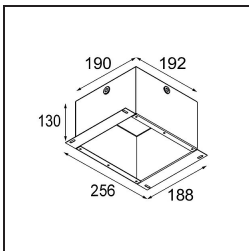

Installation Accessories

- **10889830** Installation Housing 192x190x130