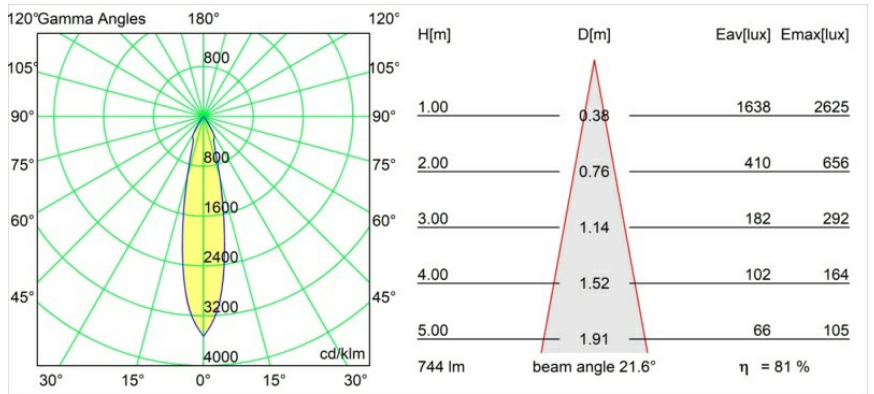

Light distribution & beam diagram