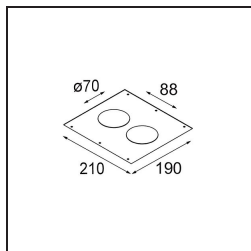

12291030 Plaster Kit 210x190 - 70 2x