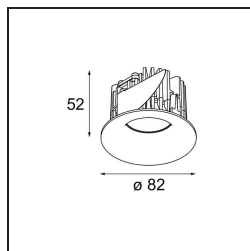

Date
Customer
Project
Type

*Smart Cake Recessed 82 1x LED 2700K Medium DE Black Structure*

**Specifications**

Material	12411032
Light Source Type	LED
LED Type	BRIDGELUX V8G8
LED technology	LED COB
CRI	Min. 90
Colour Temperature	2700K
Lifetime	L80B10 @50,000 Hours
Lamp Included	Yes
Number of Light Sources	1
Binning (SDCM)	2
Light Direction	Down
Optic	Reflector
Measured beam angle (°)	22.0
Input Voltage	Constant Current Driver Required
Electrical Class	III
IP Rating	20
Glow wire rating (°C)	960
Indoor/Outdoor	Indoor
Application	Ceiling, Wall
Mounting	Recessed
Cut-out size (mm)	ø70
Mounting depth (mm)	100.0
Adjustability	Not Applicable
Distance to Lighted Object (m)	0,1
Primary Colour & Primary Finish	Black, Structure
Gross weight (g)	260.0
Drive current (mA)	350      500      700
Min. forward voltage (Vf)	13,2      13,7      14,2
Max. forward voltage (Vf)	15,0      15,4      16,0
Connected load (W)	5,0      7,2      10,6
Delivered lumens (lm)	450      604      776
Efficacy (lm/W)	90      84      73
Glare rating	12      13      15
Remark	• 3500K on request