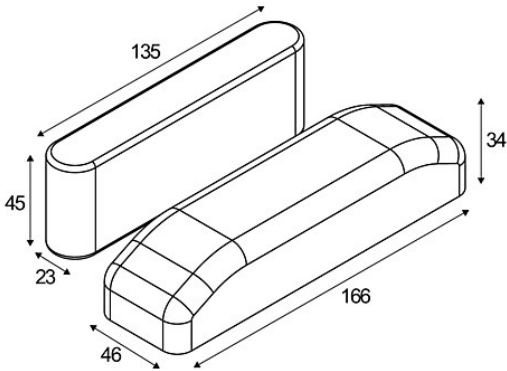

Date _____
Customer _____
Project _____
Type _____

FFD_Back-Up Unit Constant Current 1h

Specifications

Material	12400010
Lamp Included	No
Number of Light Sources	0
Input Voltage	230V
Electrical Class	II
IP Rating	20
Glow wire rating (°C)	960
Indoor/Outdoor	Indoor
Adjustability	Not Applicable
Gross weight (g)	443.0
Input voltage	220-240V AC / 50-60Hz
Ambient temperature	-20°C to +50°C