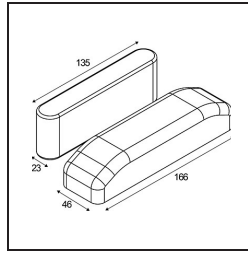

Date _____
Customer _____
Project _____
Type _____

FFD_Back-Up Unit Constant Current 1h

Specifications

Material	12400010
Lamp Included	No
Number of Light Sources	0
Input Voltage	230V
Electrical Class	II
IP Rating	20
Glow wire rating (°C)	960
Indoor/Outdoor	Indoor
Adjustability	Not Applicable
Gross weight (g)	443.0
Input voltage	220-240V AC / 50-60Hz
Ambient temperature	-20°C to +50°C