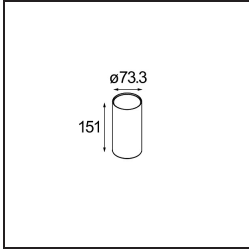

Installation Accessories

■ **12379630** Installation Housing 73x151 - 67