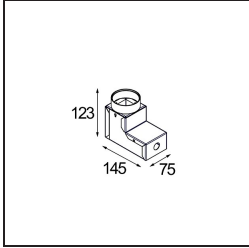

Date
Customer
Project
Type

*Hipy Round Floor Recessed Up 70 lx IP67 LED 2700K Flood DE Aluminium Anodised*

**Specifications**

Material	12374705
Light Source Type	LED
LED Type	BRIDGELUX V6
LED technology	LED COB
CRI	Min. 90
Colour Temperature	2700K
Lifetime	L90B10 @50,000 Hours
Lamp Included	Yes
Number of Light Sources	1
CIE flux code	93 100 100 100 79
Binning (SDCM)	3
Light Direction	Up
Optic	Reflector
Measured beam angle (°)	35.4
Input Voltage	Constant Current Driver Required
Electrical Class	III
IP Rating	67
Glow wire rating (°C)	960
Indoor/Outdoor	Outdoor
Application	Floor
Mounting	Recessed
Cut-out size (mm)	ø67
Mounting depth (mm)	60.0
Adjustability	Not Applicable
Distance to Lighted Object (m)	0,1
Primary Colour & Primary Finish	Aluminium, Anodised
Gross weight (g)	275.0
Drive current (mA)	350
Min. forward voltage (Vf)	8.1
Max. forward voltage (Vf)	9.8
Connected load (W)	3.1
Luminous flux per lamp (lm)	272
Efficacy (lm/W)	90

**Light distribution & beam diagram**

**Installation Accessories**

■ **12379630** Installation Housing 73x151 - 67

■ **12379830** Installation Housing 73x145x123

■ Choose a required accessory