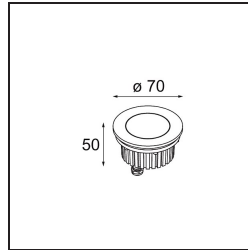

Date
Customer
Project
Type

*Hipy Round Floor Recessed Up 70 lx IP67 LED 2700K Flood DE Aluminium Anodised*

**Specifications**

Material	12374705
Light Source Type	LED
LED Type	BRIDGELUX V6
LED technology	LED COB
CRI	Min. 90
Colour Temperature	2700K
Lifetime	L90B10 @50,000 Hours
Lamp Included	Yes
Number of Light Sources	1
CIE flux code	93 100 100 100 79
Binning (SDCM)	3
Light Direction	Up
Optic	Reflector
Measured beam angle (°)	35.4
Input Voltage	Constant Current Driver Required
Electrical Class	III
IP Rating	67
Glow wire rating (°C)	960
Indoor/Outdoor	Outdoor
Application	Floor
Mounting	Recessed
Cut-out size (mm)	ø67
Mounting depth (mm)	60.0
Adjustability	Not Applicable
Distance to Lighted Object (m)	0,1
Primary Colour & Primary Finish	Aluminium, Anodised
Gross weight (g)	275.0
Drive current (mA)	350
Min. forward voltage (Vf)	8.1
Max. forward voltage (Vf)	9.8
Connected load (W)	3.1
Luminous flux per lamp (lm)	272
Efficacy (lm/W)	90

**Light distribution & beam diagram**

**Installation Accessories**

■ **12379630** Installation Housing 73x151 - 67

■ **12379830** Installation Housing 73x145x123

■ Choose a required accessory