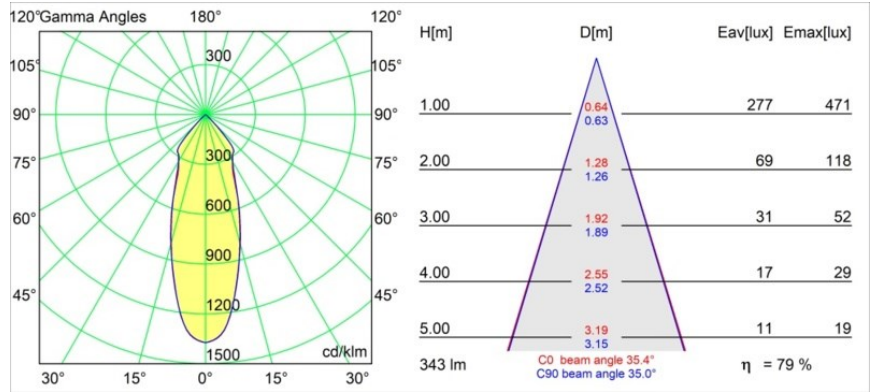

Light distribution & beam diagram