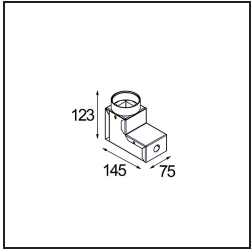

Specifications

Material	12374605
Light Source Type	LED
LED Type	BRIDGELUX V6
LED technology	LED COB
CRI	Min. 90
Colour Temperature	2700K
Lifetime	L90B10 @50,000 Hours
Lamp Included	Yes
Number of Light Sources	1
CIE flux code	99 100 100 100 37
Binning (SDCM)	3
Light Direction	Up
Optic	Reflector
Measured beam angle (°)	28.2
Input Voltage	Constant Current Driver Required
Electrical Class	III
IP Rating	67
Glow wire rating (°C)	960
Indoor/Outdoor	Outdoor
Application	Floor
Mounting	Recessed
Cut-out size (mm)	ø67
Mounting depth (mm)	60.0
Adjustability	Not Applicable
Distance to Lighted Object (m)	0,1
Primary Colour & Primary Finish	Aluminium, Anodised
Gross weight (g)	269.0
Drive current (mA)	350
Min. forward voltage (Vf)	8.1
Max. forward voltage (Vf)	9.8
Connected load (W)	3.1
Luminous flux per lamp (lm)	128
Efficacy (lm/W)	42

Light distribution & beam diagram

Installation Accessories

■ **12379630** Installation Housing 73x151 - 67

■ **12379830** Installation Housing 73x145x123

■ Choose a required accessory