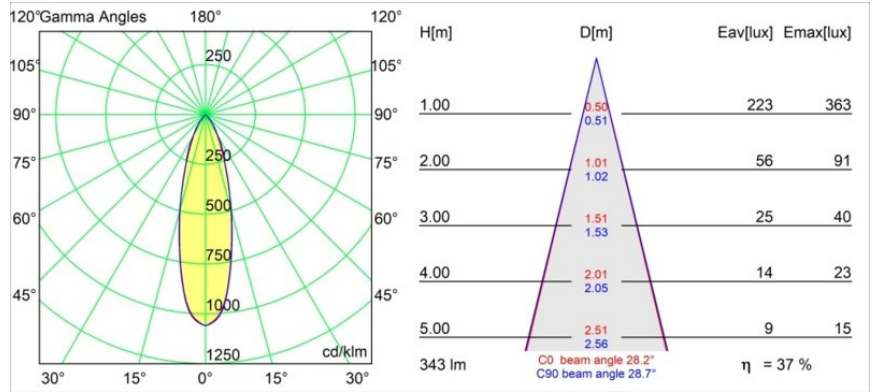

Light distribution & beam diagram