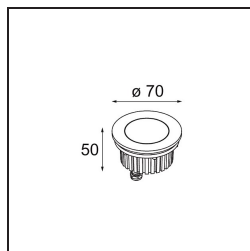

Hipy Round Antiglare Floor Recessed Up 70 1x IP67 LED 2700K Medium DE Aluminium Anodised

Our popular floor spot Hipy Round continues to shine with its trailblazing personality. Two sizes, 70 and 110 and an option for a warmer colour temperature (2700K). Designers can create a welcoming path from the outside to the inside — or vice versa — and keep a consistent light effect. Thanks to the new CCT, Hipy is now more accessible to designers for an indoor floor expression.

Specifications

Material	12374605
Light Source Type	LED
LED Type	BRIDGELUX V6
LED technology	LED COB
CRI	Min. 90
Colour Temperature	2700K
Lifetime	L90B10 @50,000 Hours
Lamp Included	Yes
Number of Light Sources	1
CIE flux code	99 100 100 100 37
Binning (SDCM)	3
Light Direction	Up
Optic	Reflector
Measured beam angle (°)	28.2
Input Voltage	Constant Current Driver Required
Electrical Class	III
IP Rating	67
Glow wire rating (°C)	960
Indoor/Outdoor	Outdoor
Application	Floor
Mounting	Recessed
Cut-out size (mm)	ø67
Mounting depth (mm)	60.0
Adjustability	Not Applicable
Distance to Lighted Object (m)	0,1
Primary Colour & Primary Finish	Aluminium, Anodised
Gross weight (g)	269.0
Drive current (mA)	350
Min. forward voltage (Vf)	8.1
Max. forward voltage (Vf)	9.8
Connected load (W)	3.1
Luminous flux per lamp (lm)	128
Efficacy (lm/W)	42