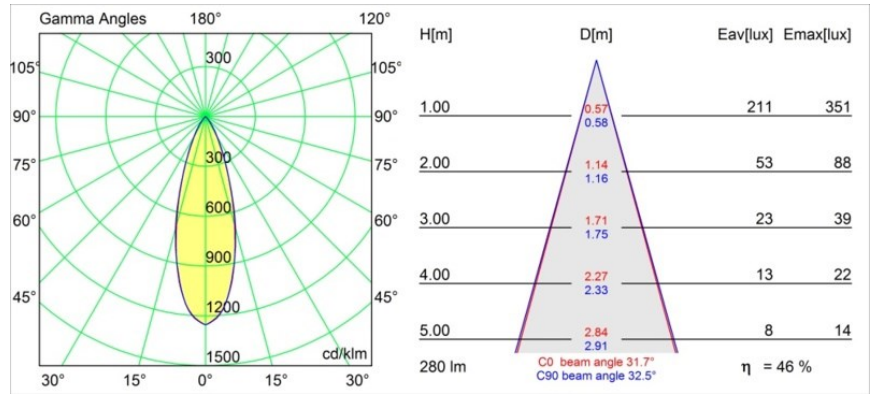

Light distribution & beam diagram