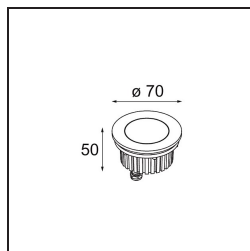

Hipy Round Antiglare Floor Recessed Up 70 1x IP67 LED 3000K Medium DE Aluminium Anodised

Specifications

Material	12374205
Light Source Type	LED
LED Type	BRIDGELUX V6
LED technology	LED COB
CRI	Min. 90
Colour Temperature	3000K
Lifetime	L90B10 @50,000 Hours
Lamp Included	Yes
Number of Light Sources	1
CIE flux code	98 100 100 100 46
Binning (SDCM)	3
Light Direction	Up
Optic	Reflector
Measured beam angle (°)	31.7
Input Voltage	Constant Current Driver Required
Electrical Class	III
IP Rating	67
Glow wire rating (°C)	960
Indoor/Outdoor	Outdoor
Application	Floor
Mounting	Recessed
Cut-out size (mm)	ø67
Mounting depth (mm)	60.0
Adjustability	Not Applicable
Distance to Lighted Object (m)	0,1
Primary Colour & Primary Finish	Aluminium, Anodised
Gross weight (g)	269.0
Drive current (mA)	350
Min. forward voltage (Vf)	8,1
Max. forward voltage (Vf)	9,8
Connected load (W)	3,1
Luminous flux per lamp (lm)	130
Efficacy (lm/W)	43