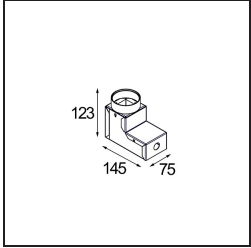

Hipy Round Antiglare Floor Recessed Up 70 1x IP67 LED 3000K Medium DE Aluminium Anodised

Specifications

Material	12374205
Light Source Type	LED
LED Type	BRIDGELUX V6
LED technology	LED COB
CRI	Min. 90
Colour Temperature	3000K
Lifetime	L90B10 @50,000 Hours
Lamp Included	Yes
Number of Light Sources	1
CIE flux code	98 100 100 100 46
Binning (SDCM)	3
Light Direction	Up
Optic	Reflector
Measured beam angle (°)	31.7
Input Voltage	Constant Current Driver Required
Electrical Class	III
IP Rating	67
Glow wire rating (°C)	960
Indoor/Outdoor	Outdoor
Application	Floor
Mounting	Recessed
Cut-out size (mm)	ø67
Mounting depth (mm)	60.0
Adjustability	Not Applicable
Distance to Lighted Object (m)	0,1
Primary Colour & Primary Finish	Aluminium, Anodised
Gross weight (g)	269.0
Drive current (mA)	350
Min. forward voltage (Vf)	8,1
Max. forward voltage (Vf)	9,8
Connected load (W)	3,1
Luminous flux per lamp (lm)	130
Efficacy (lm/W)	43

Light distribution & beam diagram

Installation Accessories

■ **12379630** Installation Housing 73x151 - 67

■ **12379830** Installation Housing 73x145x123

■ Choose a required accessory