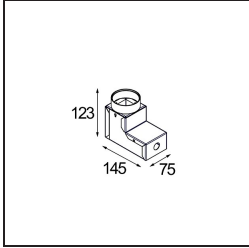

Hipy Round Antiglare Floor Recessed Up 70 1x IP67 LED 3000K Medium DE Aluminium Anodised

Specifications

Material	12374205
Light Source Type	LED
LED Type	BRIDGELUX V6
LED technology	LED COB
CRI	Min. 90
Colour Temperature	3000K
Lifetime	L90B10 @50,000 Hours
Lamp Included	Yes
Number of Light Sources	1
CIE flux code	98 100 100 100 46
Binning (SDCM)	3
Light Direction	Up
Optic	Reflector
Measured beam angle (°)	31.7
Input Voltage	Constant Current Driver Required
Electrical Class	III
IP Rating	67
Glow wire rating (°C)	960
Indoor/Outdoor	Outdoor
Application	Floor
Mounting	Recessed
Cut-out size (mm)	ø67
Mounting depth (mm)	60.0
Adjustability	Not Applicable
Distance to Lighted Object (m)	0,1
Primary Colour & Primary Finish	Aluminium, Anodised
Gross weight (g)	269.0
Drive current (mA)	350
Min. forward voltage (Vf)	8,1
Max. forward voltage (Vf)	9,8
Connected load (W)	3,1
Luminous flux per lamp (lm)	130
Efficacy (lm/W)	43

Light distribution & beam diagram

Installation Accessories

■ **12379630** Installation Housing 73x151 - 67

■ **12379830** Installation Housing 73x145x123

■ Choose a required accessory