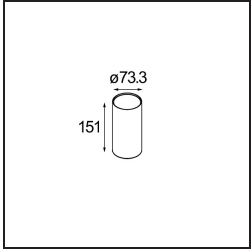

Installation Accessories

■ **12379630** Installation Housing 73x151 - 67