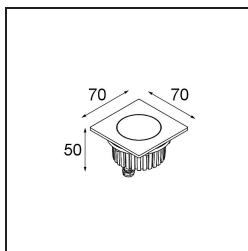

Date
Customer
Project
Type

*FFD\_Hipy Square Floor Recessed Up 70x70 1x IP67 LED 3000K Flood DE Aluminium Anodised*

Our popular floor spot Hipy Square continues to shine with its trailblazing personality. Two sizes, 70 and 110 and an option for a warmer colour temperature (2700K). Designers can create a welcoming path from the outside to the inside — or vice versa — and keep a consistent light effect. Thanks to the new CCT, Hipy is now more accessible to designers for an indoor floor expression.

### Specifications

Material	12374105
Light Source Type	LED
LED Type	BRIDGELUX V6
LED technology	LED COB
CRI	Min. 90
Colour Temperature	3000K
Lifetime	L90B10 @50,000 Hours
Lamp Included	Yes
Number of Light Sources	1
CIE flux code	94 99 100 100 94
Binning (SDCM)	3
Light Direction	Up
Optic	Reflector
Measured beam angle (°)	38.8
Input Voltage	Constant Current Driver Required
Electrical Class	III
IP Rating	67
Glow wire rating (°C)	960
Indoor/Outdoor	Outdoor
Application	Floor
Mounting	Recessed
Cut-out size (mm)	ø67
Mounting depth (mm)	60.0
Adjustability	Not Applicable
Distance to Lighted Object (m)	0,1
Primary Colour & Primary Finish	Aluminium, Anodised
Gross weight (g)	270.0
Drive current (mA)	350
Min. forward voltage (Vf)	8,1
Max. forward voltage (Vf)	9,8
Connected load (W)	3,1
Luminous flux per lamp (lm)	262
Efficacy (lm/W)	87