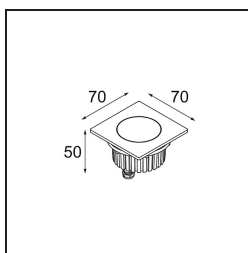

Date
Customer
Project
Type

FFD_Hipy Square Antiglare Floor Recessed Up 70x70 1x IP67 LED 3000K Medium DE Aluminium Anodised

Our popular floor spot Hipy Square continues to shine with its trailblazing personality. Two sizes, 70 and 110 and an option for a warmer colour temperature (2700K). Designers can create a welcoming path from the outside to the inside — or vice versa — and keep a consistent light effect. Thanks to the new CCT, Hipy is now more accessible to designers for an indoor floor expression.

Specifications

Material	12374005
Light Source Type	LED
LED Type	BRIDGELUX V6
LED technology	LED COB
CRI	Min. 90
Colour Temperature	3000K
Lifetime	L90B10 @50,000 Hours
Lamp Included	Yes
Number of Light Sources	1
CIE flux code	98 100 100 100 46
Binning (SDCM)	3
Light Direction	Up
Optic	Reflector
Measured beam angle (°)	31.7
Input Voltage	Constant Current Driver Required
Electrical Class	III
IP Rating	67
Glow wire rating (°C)	960
Indoor/Outdoor	Outdoor
Application	Floor
Mounting	Recessed
Cut-out size (mm)	ø67
Mounting depth (mm)	60.0
Adjustability	Not Applicable
Distance to Lighted Object (m)	0,1
Primary Colour & Primary Finish	Aluminium, Anodised
Gross weight (g)	276.0
Drive current (mA)	350
Min. forward voltage (Vf)	8,1
Max. forward voltage (Vf)	9,8
Connected load (W)	3,1
Luminous flux per lamp (lm)	130
Efficacy (lm/W)	43