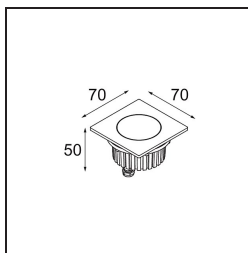

Date
Customer
Project
Type

FFD_Hipy Square Antiglare Floor Recessed Up 70x70 1x IP67 LED 3000K Medium DE Aluminium Anodised

Our popular floor spot Hipy Square continues to shine with its trailblazing personality. Two sizes, 70 and 110 and an option for a warmer colour temperature (2700K). Designers can create a welcoming path from the outside to the inside — or vice versa — and keep a consistent light effect. Thanks to the new CCT, Hipy is now more accessible to designers for an indoor floor expression.

Specifications

Material	12374005
Light Source Type	LED
LED Type	BRIDGELUX V6
LED technology	LED COB
CRI	Min. 90
Colour Temperature	3000K
Lifetime	L90B10 @50,000 Hours
Lamp Included	Yes
Number of Light Sources	1
CIE flux code	98 100 100 100 46
Binning (SDCM)	3
Light Direction	Up
Optic	Reflector
Measured beam angle (°)	31.7
Input Voltage	Constant Current Driver Required
Electrical Class	III
IP Rating	67
Glow wire rating (°C)	960
Indoor/Outdoor	Outdoor
Application	Floor
Mounting	Recessed
Cut-out size (mm)	ø67
Mounting depth (mm)	60.0
Adjustability	Not Applicable
Distance to Lighted Object (m)	0,1
Primary Colour & Primary Finish	Aluminium, Anodised
Gross weight (g)	276.0
Drive current (mA)	350
Min. forward voltage (Vf)	8.1
Max. forward voltage (Vf)	9.8
Connected load (W)	3.1
Luminous flux per lamp (lm)	130
Efficacy (lm/W)	43

Light distribution & beam diagram