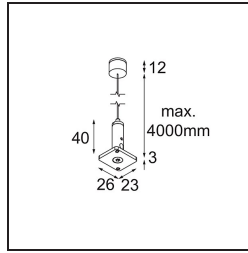

Date _____
Customer _____
Project _____
Type _____

FFD_Track 48V High Suspension Cable Up/Down 4000 Black Structure

Specifications

Material	12360732
Lamp Included	No
Number of Light Sources	0
Light Direction	Up/Down
IP Rating	20
Glow wire rating (°C)	960
Indoor/Outdoor	Indoor
Adjustability	Not Applicable
Primary Colour & Primary Finish	Black, Structure
Gross weight (g)	48.0