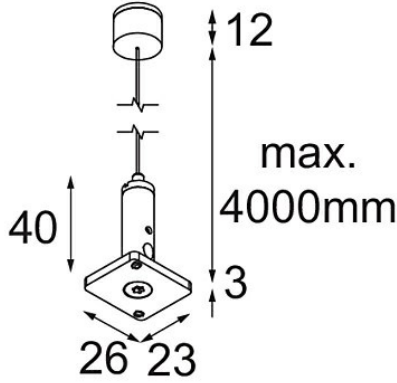

Date _____
Customer _____
Project _____
Type _____

Track 48V High Suspension Cable Up/Down 4000 Black Structure

Specifications

Material	12360732
Lamp Included	No
Number of Light Sources	0
Light Direction	Up/Down
IP Rating	20
Glow wire rating (°C)	960
Indoor/Outdoor	Indoor
Adjustability	Not Applicable
Primary Colour & Primary Finish	Black, Structure
Gross weight (g)	48.0