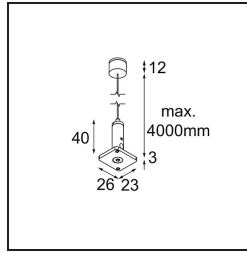

Date _____
Customer _____
Project _____
Type _____

Track 48V High Suspension Cable Up/Down 4000 Black Structure

Specifications

Material	12360732
Lamp Included	No
Number of Light Sources	0
Light Direction	Up/Down
IP Rating	20
Glow wire rating (°C)	960
Indoor/Outdoor	Indoor
Adjustability	Not Applicable
Primary Colour & Primary Finish	Black, Structure
Gross weight (g)	48.0