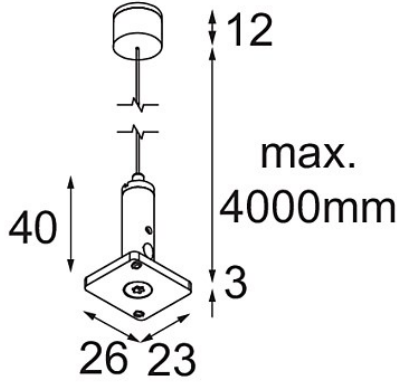

Date _____
Customer _____
Project _____
Type _____

FFD_Track 48V High Suspension Cable Up/Down 4000 Black Structure

Specifications

Material	12360732
Lamp Included	No
Number of Light Sources	0
Light Direction	Up/Down
IP Rating	20
Glow wire rating (°C)	960
Indoor/Outdoor	Indoor
Adjustability	Not Applicable
Primary Colour & Primary Finish	Black, Structure
Gross weight (g)	48.0