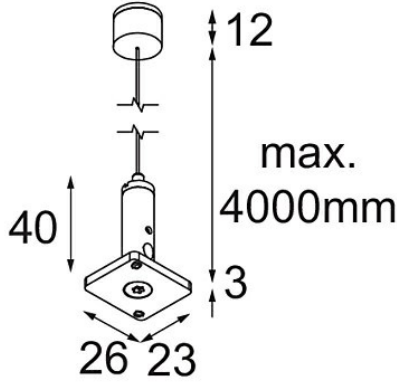

Date _____
Customer _____
Project _____
Type _____

Track 48V High Suspension Cable Up/Down 4000 White Structure

Specifications

Material	12360709
Lamp Included	No
Number of Light Sources	0
Light Direction	Up/Down
IP Rating	20
Glow wire rating (°C)	960
Indoor/Outdoor	Indoor
Adjustability	Not Applicable
Primary Colour & Primary Finish	White, Structure
Gross weight (g)	48.0