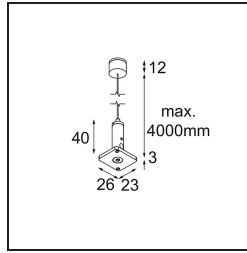

Date _____
Customer _____
Project _____
Type _____

Track 48V High Suspension Cable Up/Down 4000 White Structure

Specifications

Material	12360709
Lamp Included	No
Number of Light Sources	0
Light Direction	Up/Down
IP Rating	20
Glow wire rating (°C)	960
Indoor/Outdoor	Indoor
Adjustability	Not Applicable
Primary Colour & Primary Finish	White, Structure
Gross weight (g)	48.0