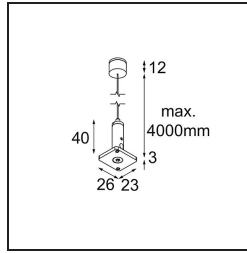

Date _____
Customer _____
Project _____
Type _____

Track 48V High Suspension Cable Up/Down 4000 White Structure

Specifications

Material	12360709
Lamp Included	No
Number of Light Sources	0
Light Direction	Up/Down
IP Rating	20
Glow wire rating (°C)	960
Indoor/Outdoor	Indoor
Adjustability	Not Applicable
Primary Colour & Primary Finish	White, Structure
Gross weight (g)	48.0