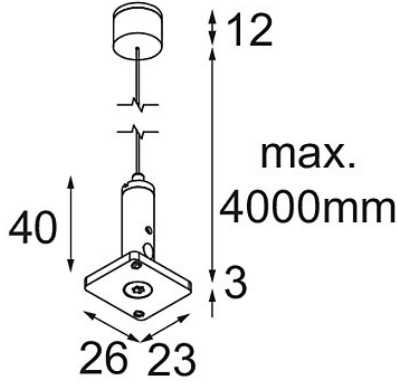

Date _____
Customer _____
Project _____
Type _____

Track 48V High Suspension Cable Up/Down 4000 White Structure

Specifications

Material	12360709
Lamp Included	No
Number of Light Sources	0
Light Direction	Up/Down
IP Rating	20
Glow wire rating (°C)	960
Indoor/Outdoor	Indoor
Adjustability	Not Applicable
Primary Colour & Primary Finish	White, Structure
Gross weight (g)	48.0