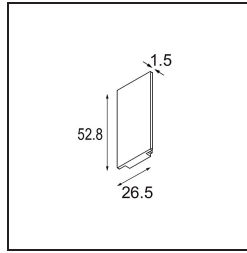

Date _____
Customer _____
Project _____
Type _____

Track 48V High Endplate (2) Black Structure

Specifications

Material	12360632
Lamp Included	No
Number of Light Sources	0
IP Rating	20
Glow wire rating (°C)	960
Indoor/Outdoor	Indoor
Adjustability	Not Applicable
Primary Colour & Primary Finish	Black, Structure
Gross weight (g)	20.0