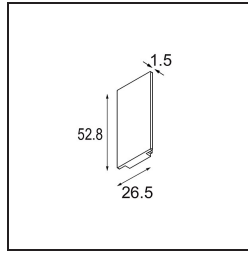

Date _____
Customer _____
Project _____
Type _____

Track 48V High Endplate (2) Black Structure

Specifications

Material	12360632
Lamp Included	No
Number of Light Sources	0
IP Rating	20
Glow wire rating (°C)	960
Indoor/Outdoor	Indoor
Adjustability	Not Applicable
Primary Colour & Primary Finish	Black, Structure
Gross weight (g)	20.0