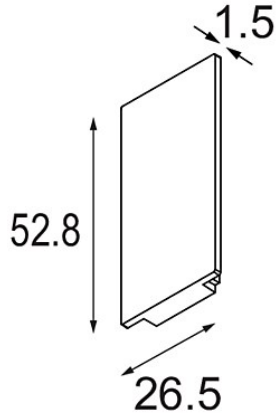

Date _____
Customer _____
Project _____
Type _____

Track 48V High Endplate (2) Black Structure

Specifications

Material	12360632
Lamp Included	No
Number of Light Sources	0
IP Rating	20
Glow wire rating (°C)	960
Indoor/Outdoor	Indoor
Adjustability	Not Applicable
Primary Colour & Primary Finish	Black, Structure
Gross weight (g)	20.0