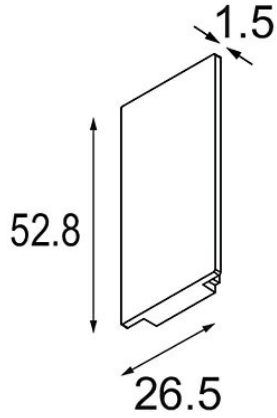

Date \_\_\_\_\_  
 Customer \_\_\_\_\_  
 Project \_\_\_\_\_  
 Type \_\_\_\_\_

*Track 48V High Endplate (2) Black Structure*

**Specifications**

Material	12360632
Lamp Included	No
Number of Light Sources	0
IP Rating	20
Glow wire rating (°C)	960
Indoor/Outdoor	Indoor
Adjustability	Not Applicable
Primary Colour & Primary Finish	Black, Structure
Gross weight (g)	20.0