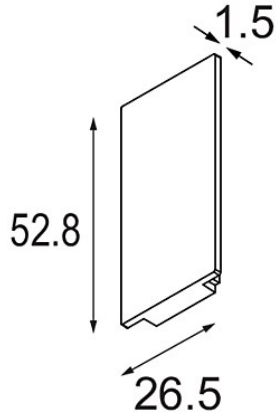

Date _____
Customer _____
Project _____
Type _____

Track 48V High Endplate (2) Black Structure

Specifications

Material	12360632
Lamp Included	No
Number of Light Sources	0
IP Rating	20
Glow wire rating (°C)	960
Indoor/Outdoor	Indoor
Adjustability	Not Applicable
Primary Colour & Primary Finish	Black, Structure
Gross weight (g)	20.0