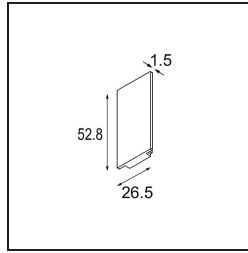

Date \_\_\_\_\_  
 Customer \_\_\_\_\_  
 Project \_\_\_\_\_  
 Type \_\_\_\_\_

*Track 48V High Endplate (2) Black Structure*

**Specifications**

Material	12360632
Lamp Included	No
Number of Light Sources	0
IP Rating	20
Glow wire rating (°C)	960
Indoor/Outdoor	Indoor
Adjustability	Not Applicable
Primary Colour & Primary Finish	Black, Structure
Gross weight (g)	20.0