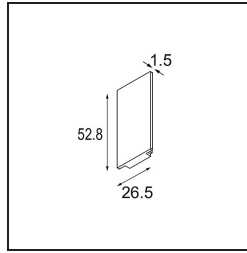

Date _____
Customer _____
Project _____
Type _____

Track 48V High Endplate (2) White Structure

Specifications

Material	12360609
Lamp Included	No
Number of Light Sources	0
IP Rating	20
Glow wire rating (°C)	960
Indoor/Outdoor	Indoor
Adjustability	Not Applicable
Primary Colour & Primary Finish	White, Structure
Gross weight (g)	20.0