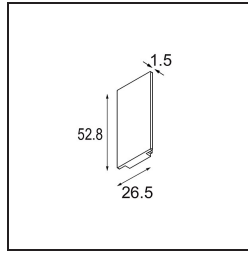

Date _____
Customer _____
Project _____
Type _____

Track 48V High Endplate (2) White Structure

Specifications

| | |
|---------------------------------|------------------|
| Material | 12360609 |
| Lamp Included | No |
| Number of Light Sources | 0 |
| IP Rating | 20 |
| Glow wire rating (°C) | 960 |
| Indoor/Outdoor | Indoor |
| Adjustability | Not Applicable |
| Primary Colour & Primary Finish | White, Structure |
| Gross weight (g) | 20.0 |