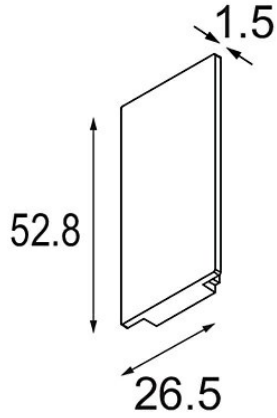

Date _____
Customer _____
Project _____
Type _____

Track 48V High Endplate (2) White Structure

Specifications

Material	12360609
Lamp Included	No
Number of Light Sources	0
IP Rating	20
Glow wire rating (°C)	960
Indoor/Outdoor	Indoor
Adjustability	Not Applicable
Primary Colour & Primary Finish	White, Structure
Gross weight (g)	20.0