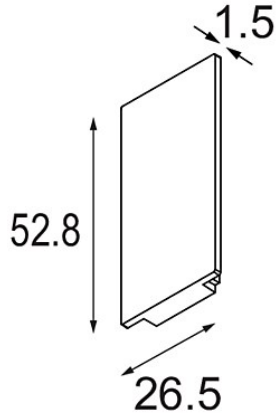

Date _____
Customer _____
Project _____
Type _____

Track 48V High Endplate (2) White Structure

Specifications

| | |
|---------------------------------|------------------|
| Material | 12360609 |
| Lamp Included | No |
| Number of Light Sources | 0 |
| IP Rating | 20 |
| Glow wire rating (°C) | 960 |
| Indoor/Outdoor | Indoor |
| Adjustability | Not Applicable |
| Primary Colour & Primary Finish | White, Structure |
| Gross weight (g) | 20.0 |