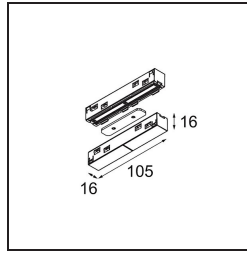

Date
Customer
Project
Type

Track 48V High Connection 180° Up/Down Electrical/Mechanical (For Suspended Mounting) White Structure

Specifications

Material	12360509
Lamp Included	No
Number of Light Sources	0
Light Direction	Up/Down
Input Voltage	48Vdc
Electrical Class	III
IP Rating	20
Glow wire rating (°C)	960
Indoor/Outdoor	Indoor
Adjustability	Not Applicable
Primary Colour & Primary Finish	White, Structure
Gross weight (g)	85.0