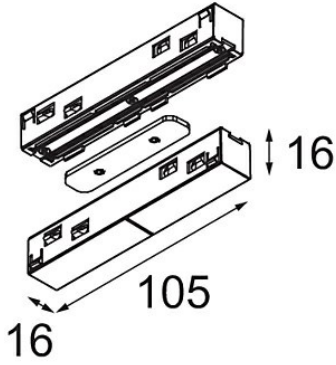

Date
Customer
Project
Type

Track 48V High Connection 180° Up/Down Electrical/Mechanical (For Suspended Mounting) White Structure

Specifications

Material	12360509
Lamp Included	No
Number of Light Sources	0
Light Direction	Up/Down
Input Voltage	48Vdc
Electrical Class	III
IP Rating	20
Glow wire rating (°C)	960
Indoor/Outdoor	Indoor
Adjustability	Not Applicable
Primary Colour & Primary Finish	White, Structure
Gross weight (g)	85.0