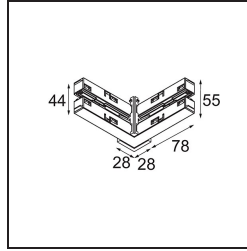

Date
Customer
Project
Type

Track 48V High Connection 90° Up/Down Electrical/Mechanical Black Structure

Specifications

Material	12360332
Lamp Included	No
Number of Light Sources	0
Light Direction	Up/Down
Input Voltage	48Vdc
Electrical Class	III
IP Rating	20
Glow wire rating (°C)	960
Indoor/Outdoor	Indoor
Adjustability	Not Applicable
Primary Colour & Primary Finish	Black, Structure
Gross weight (g)	168.0