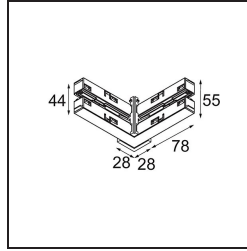

Date
Customer
Project
Type

*Track 48V High Connection 90° Up/Down Electrical/Mechanical Black Structure*

**Specifications**

Material	12360332
Lamp Included	No
Number of Light Sources	0
Light Direction	Up/Down
Input Voltage	48Vdc
Electrical Class	III
IP Rating	20
Glow wire rating (°C)	960
Indoor/Outdoor	Indoor
Adjustability	Not Applicable
Primary Colour & Primary Finish	Black, Structure
Gross weight (g)	168.0