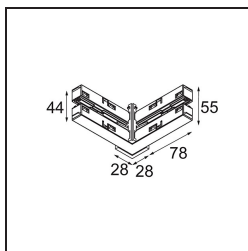

Date
Customer
Project
Type

Track 48V High Connection 90° Up/Down Electrical/Mechanical White Structure

Specifications

Material	12360309
Lamp Included	No
Number of Light Sources	0
Light Direction	Up/Down
Input Voltage	48Vdc
Electrical Class	III
IP Rating	20
Glow wire rating (°C)	960
Indoor/Outdoor	Indoor
Adjustability	Not Applicable
Primary Colour & Primary Finish	White, Structure
Gross weight (g)	168.0

Specifications