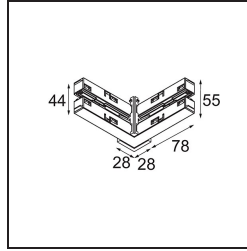

Date
Customer
Project
Type

Track 48V High Connection 90° Up/Down Electrical/Mechanical White Structure

Specifications

Material	12360309
Lamp Included	No
Number of Light Sources	0
Light Direction	Up/Down
Input Voltage	48Vdc
Electrical Class	III
IP Rating	20
Glow wire rating (°C)	960
Indoor/Outdoor	Indoor
Adjustability	Not Applicable
Primary Colour & Primary Finish	White, Structure
Gross weight (g)	168.0