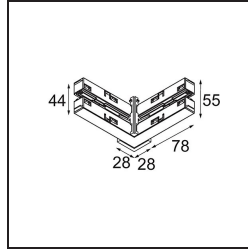

Date
Customer
Project
Type

Track 48V High Connection 90° Up/Down Electrical/Mechanical White Structure

Specifications

Material	12360309
Lamp Included	No
Number of Light Sources	0
Light Direction	Up/Down
Input Voltage	48Vdc
Electrical Class	III
IP Rating	20
Glow wire rating (°C)	960
Indoor/Outdoor	Indoor
Adjustability	Not Applicable
Primary Colour & Primary Finish	White, Structure
Gross weight (g)	168.0

Specifications