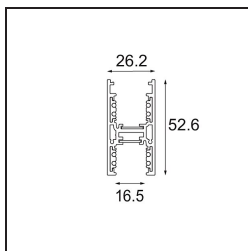

Date

Customer

Project

Type

Track 48V High Profile Suspended Up/Down 3000 Black Structure

Specifications

Materiale	12360232
Lampadina inclusa	No
Numero di fonte luminosa	0
Direzione della luce	Diretta/Indiretta
Volt in ingresso	48Vdc
Classificazione elettrica	III
Grado IP	20
Test filo a caldo (°C)	960
Interno/Esterno	Interno
Applicazione	Soffitto
Montaggio	Sospeso
Orientabilità	Not Applicable
Colore primario & Finitura primaria	Nero, Strutturata
Peso lordo (g)	5569,0

Accessori Installazione

- 11062732** Power Feed Canopy Surface Square 4P Black Structure
- 11062709** Power Feed Canopy Surface Square 4P White Structure

- 11061409** Power Feed Canopy Surface Square 5P White Structure
- 11061432** Power Feed Canopy Surface Square 5P Black Structure

- 11061509** Power Feed and Suspension Canopy Surface Square 5P White Structure
- 11061532** Power Feed and Suspension Canopy Surface Square 5P Black Structure

Choose a required accessory