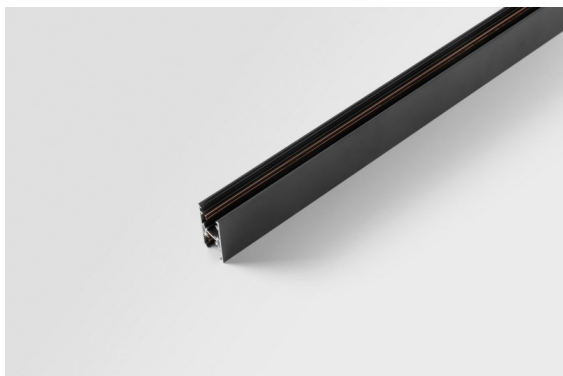

Date

Customer

Project

Type

Track 48V High Profile Suspended Up/Down 3000 Black Structure

Specifications

Materiale	12360232
Lampadina inclusa	No
Numero di fonte luminosa	0
Direzione della luce	Diretta/Indiretta
Volt in ingresso	48Vdc
Classificazione elettrica	III
Grado IP	20
Test filo a caldo (°C)	960
Interno/Esterno	Interno
Applicazione	Soffitto
Montaggio	Sospeso
Orientabilità	Not Applicable
Colore primario & Finitura primaria	Nero, Strutturata
Peso lordo (g)	5569,0

Accessori Installazione

- 11062732** Power Feed Canopy Surface Square 4P Black Structure
- 11062709** Power Feed Canopy Surface Square 4P White Structure

- 11061409** Power Feed Canopy Surface Square 5P White Structure
- 11061432** Power Feed Canopy Surface Square 5P Black Structure

- 11061509** Power Feed and Suspension Canopy Surface Square 5P White Structure
- 11061532** Power Feed and Suspension Canopy Surface Square 5P Black Structure

Choose a required accessory