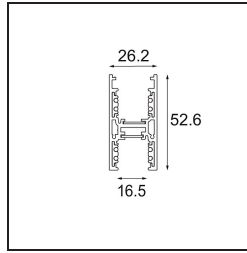

---

*Track 48V High Profile Suspended Up/Down 3000 Black Structure*

**Specifications**

Material	12360232
Lamp Included	No
Number of Light Sources	0
Light Direction	Up/Down
Input Voltage	48Vdc
Electrical Class	III
IP Rating	20
Glow wire rating (°C)	960
Indoor/Outdoor	Indoor
Application	Ceiling
Mounting	Suspended
Adjustability	Not Applicable
Primary Colour & Primary Finish	Black, Structure
Gross weight (g)	5569.0