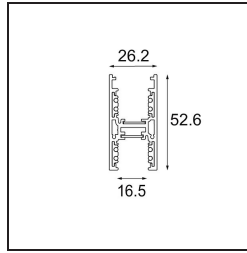

Date
Customer
Project
Type

Track 48V High Profile Suspended Up/Down 3000 Black Structure

Specifications

Material	12360232
Lamp Included	No
Number of Light Sources	0
Light Direction	Up/Down
Input Voltage	48Vdc
Electrical Class	III
IP Rating	20
Glow wire rating (°C)	960
Indoor/Outdoor	Indoor
Application	Ceiling
Mounting	Suspended
Adjustability	Not Applicable
Primary Colour & Primary Finish	Black, Structure
Gross weight (g)	5569.0