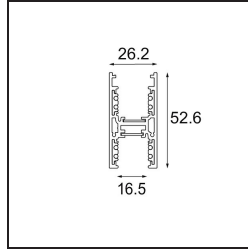

---

*Track 48V High Profile Suspended Up/Down 3000 White Structure*

**Specifications**

Material	12360209
Lamp Included	No
Number of Light Sources	0
Light Direction	Up/Down
Input Voltage	48Vdc
Electrical Class	III
IP Rating	20
Glow wire rating (°C)	960
Indoor/Outdoor	Indoor
Application	Ceiling
Mounting	Suspended
Adjustability	Not Applicable
Primary Colour & Primary Finish	White, Structure
Gross weight (g)	5569.0