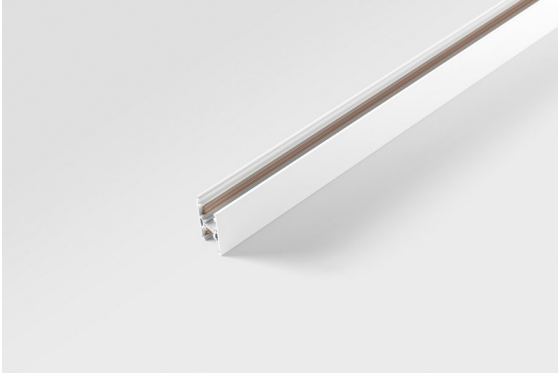

Date _____

Customer _____

Project _____

Type _____

Track 48V High Profile Suspended Up/Down 3000 White Structure

Specifications

Material	12360209
Lamp Included	No
Number of Light Sources	0
Light Direction	Up/Down
Input Voltage	48Vdc
Electrical Class	III
IP Rating	20
Glow wire rating (°C)	960
Indoor/Outdoor	Indoor
Application	Ceiling
Mounting	Suspended
Adjustability	Not Applicable
Primary Colour & Primary Finish	White, Structure
Gross weight (g)	5569.0

Installation Accessories

- 11062732** Power Feed Canopy Surface Square 4P Black Structure
- 11062709** Power Feed Canopy Surface Square 4P White Structure

- 11061409** Power Feed Canopy Surface Square 5P White Structure
- 11061432** Power Feed Canopy Surface Square 5P Black Structure

- 11061509** Power Feed and Suspension Canopy Surface Square 5P White Structure
- 11061532** Power Feed and Suspension Canopy Surface Square 5P Black Structure

Choose a required accessory