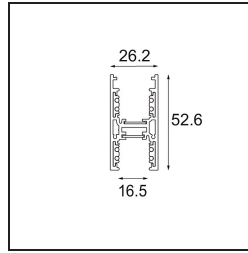

Date _____

Customer _____

Project _____

Type _____

Track 48V High Profile Suspended Up/Down 3000 White Structure

Specifications

Material	12360209
Lamp Included	No
Number of Light Sources	0
Light Direction	Up/Down
Input Voltage	48Vdc
Electrical Class	III
IP Rating	20
Glow wire rating (°C)	960
Indoor/Outdoor	Indoor
Application	Ceiling
Mounting	Suspended
Adjustability	Not Applicable
Primary Colour & Primary Finish	White, Structure
Gross weight (g)	5569.0

Installation Accessories

- 11062732** Power Feed Canopy Surface Square 4P DE Black Structure
- 11062709** Power Feed Canopy Surface Square 4P DE White Structure

- 11061409** Power Feed Canopy Surface Square 5P DE White Structure
- 11061432** Power Feed Canopy Surface Square 5P DE Black Structure

- 11061509** Power Feed and Suspension Canopy Surface Square 5P DE White Structure
- 11061532** Power Feed and Suspension Canopy Surface Square 5P DE Black Structure

Choose a required accessory