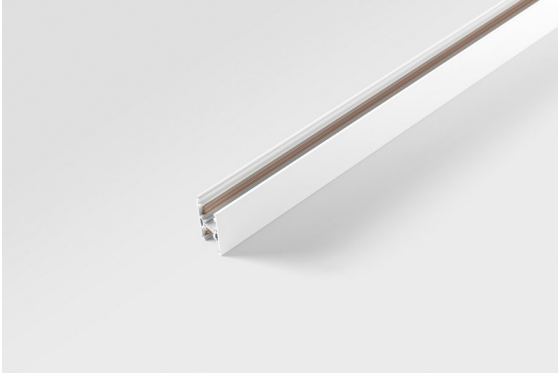

Date _____

Customer _____

Project _____

Type _____

Track 48V High Profile Suspended Up/Down 3000 White Structure

Specifications

Material	12360209
Lamp Included	No
Number of Light Sources	0
Light Direction	Up/Down
Input Voltage	48Vdc
Electrical Class	III
IP Rating	20
Glow wire rating (°C)	960
Indoor/Outdoor	Indoor
Application	Ceiling
Mounting	Suspended
Adjustability	Not Applicable
Primary Colour & Primary Finish	White, Structure
Gross weight (g)	5569.0

Installation Accessories

- 11062732** Power Feed Canopy Surface Square 4P DE Black Structure
- 11062709** Power Feed Canopy Surface Square 4P DE White Structure

- 11061409** Power Feed Canopy Surface Square 5P DE White Structure
- 11061432** Power Feed Canopy Surface Square 5P DE Black Structure

- 11061509** Power Feed and Suspension Canopy Surface Square 5P DE White Structure
- 11061532** Power Feed and Suspension Canopy Surface Square 5P DE Black Structure

Choose a required accessory