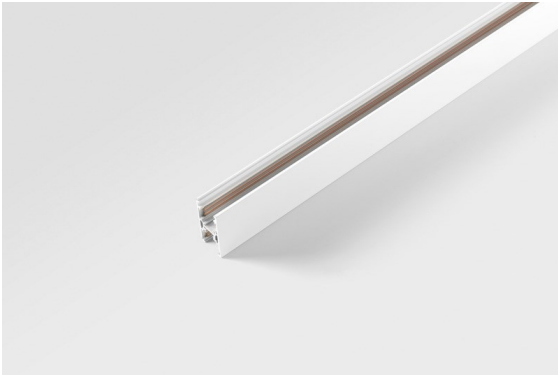

Date _____

Customer _____

Project _____

Type _____

Track 48V High Profile Suspended Up/Down 3000 White Structure

Specifications

Material	12360209
Lamp Included	No
Number of Light Sources	0
Light Direction	Up/Down
Input Voltage	48Vdc
Electrical Class	III
IP Rating	20
Glow wire rating (°C)	960
Indoor/Outdoor	Indoor
Application	Ceiling
Mounting	Suspended
Adjustability	Not Applicable
Primary Colour & Primary Finish	White, Structure
Gross weight (g)	5569.0

Installation Accessories

- 11062732** Power Feed Canopy Surface Square 4P DE Black Structure
- 11062709** Power Feed Canopy Surface Square 4P DE White Structure

- 11061409** Power Feed Canopy Surface Square 5P DE White Structure
- 11061432** Power Feed Canopy Surface Square 5P DE Black Structure

- 11061509** Power Feed and Suspension Canopy Surface Square 5P DE White Structure
- 11061532** Power Feed and Suspension Canopy Surface Square 5P DE Black Structure

Choose a required accessory