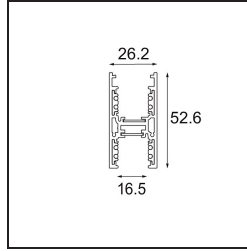

Date _____

Customer _____

Project _____

Type _____

Track 48V High Profile Suspended Up/Down 3000 White Structure

Specifications

Material	12360209
Lamp Included	No
Number of Light Sources	0
Light Direction	Up/Down
Input Voltage	48Vdc
Electrical Class	III
IP Rating	20
Glow wire rating (°C)	960
Indoor/Outdoor	Indoor
Application	Ceiling
Mounting	Suspended
Adjustability	Not Applicable
Primary Colour & Primary Finish	White, Structure
Gross weight (g)	5569.0

Installation Accessories

- 11062732** Power Feed Canopy Surface Square 4P Black Structure
- 11062709** Power Feed Canopy Surface Square 4P White Structure

- 11061409** Power Feed Canopy Surface Square 5P White Structure
- 11061432** Power Feed Canopy Surface Square 5P Black Structure