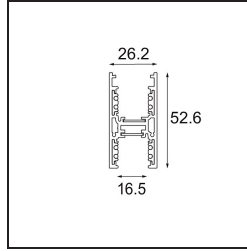

Date _____

Customer _____

Project _____

Type _____

Track 48V High Profile Suspended Up/Down 3000 White Structure

Specifications

Material	12360209
Lamp Included	No
Number of Light Sources	0
Light Direction	Up/Down
Input Voltage	48Vdc
Electrical Class	III
IP Rating	20
Glow wire rating (°C)	960
Indoor/Outdoor	Indoor
Application	Ceiling
Mounting	Suspended
Adjustability	Not Applicable
Primary Colour & Primary Finish	White, Structure
Gross weight (g)	5569.0

Installation Accessories

- 11062732** Power Feed Canopy Surface Square 4P DE Black Structure
- 11062709** Power Feed Canopy Surface Square 4P DE White Structure

- 11061409** Power Feed Canopy Surface Square 5P DE White Structure
- 11061432** Power Feed Canopy Surface Square 5P DE Black Structure