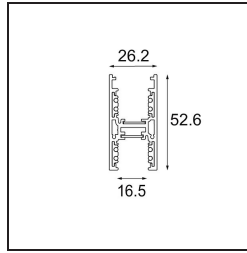

Date _____

Customer _____

Project _____

Type _____

Track 48V High Profile Suspended Up/Down 2000 Black Structure

Specifications

Material	12360132
Lamp Included	No
Number of Light Sources	0
Light Direction	Up/Down
Input Voltage	48Vdc
Electrical Class	III
IP Rating	20
Glow wire rating (°C)	960
Indoor/Outdoor	Indoor
Application	Ceiling
Mounting	Suspended
Adjustability	Not Applicable
Primary Colour & Primary Finish	Black, Structure
Gross weight (g)	3822.0