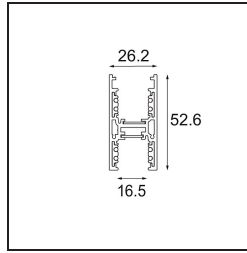

Date

Customer

Project

Type

Track 48V High Profile Suspended Up/Down 2000 Black Structure

Specifications

Material	12360132
Lamp Included	No
Number of Light Sources	0
Light Direction	Up/Down
Input Voltage	48Vdc
Electrical Class	III
IP Rating	20
Glow wire rating (°C)	960
Indoor/Outdoor	Indoor
Application	Ceiling
Mounting	Suspended
Adjustability	Not Applicable
Primary Colour & Primary Finish	Black, Structure
Gross weight (g)	3822.0

Installation Accessories

- 11062732** Power Feed Canopy Surface Square 4P DE Black Structure
- 11062709** Power Feed Canopy Surface Square 4P DE White Structure

- 11061409** Power Feed Canopy Surface Square 5P DE White Structure
- 11061432** Power Feed Canopy Surface Square 5P DE Black Structure