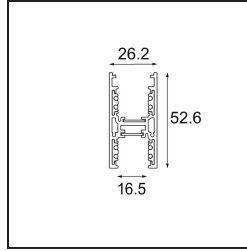

Date

Customer

Project

Type

Track 48V High Profile Suspended Up/Down 2000 Black Structure

Specifications

Material	12360132
Lamp Included	No
Number of Light Sources	0
Light Direction	Up/Down
Input Voltage	48Vdc
Electrical Class	III
IP Rating	20
Glow wire rating (°C)	960
Indoor/Outdoor	Indoor
Application	Ceiling
Mounting	Suspended
Adjustability	Not Applicable
Primary Colour & Primary Finish	Black, Structure
Gross weight (g)	3822.0