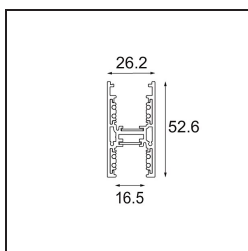

Date
Customer
Project
Type

*Track 48V High Profile Suspended Up/Down 2000 White Structure*

**Specifications**

Materiale	12360109
Lampadina inclusa	No
Numero di fonte luminosa	0
Direzione della luce	Diretta/Indiretta
Volt in ingresso	48Vdc
Classificazione elettrica	III
Grado IP	20
Test filo a caldo (°C)	960
Interno/Esterno	Interno
Applicazione	Soffitto
Montaggio	Sospeso
Orientabilità	Not Applicable
Colore primario & Finitura primaria	Bianco, Strutturata
Peso lordo (g)	3822,0

**Accessori Installazione**

- 11062732** Power Feed Canopy Surface Square 4P Black Structure
- 11062709** Power Feed Canopy Surface Square 4P White Structure

- 11061409** Power Feed Canopy Surface Square 5P White Structure
- 11061432** Power Feed Canopy Surface Square 5P Black Structure

- 11061509** Power Feed and Suspension Canopy Surface Square 5P White Structure
- 11061532** Power Feed and Suspension Canopy Surface Square 5P Black Structure

Choose a required accessory