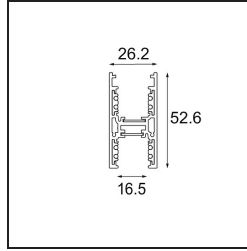

Date

Customer

Project

Type

Track 48V High Profile Suspended Up/Down 2000 White Structure

Specifications

Material	12360109
Lamp Included	No
Number of Light Sources	0
Light Direction	Up/Down
Input Voltage	48Vdc
Electrical Class	III
IP Rating	20
Glow wire rating (°C)	960
Indoor/Outdoor	Indoor
Application	Ceiling
Mounting	Suspended
Adjustability	Not Applicable
Primary Colour & Primary Finish	White, Structure
Gross weight (g)	3822.0