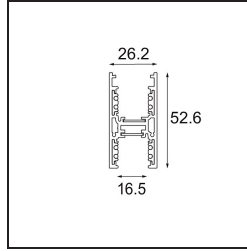

Date _____

Customer _____

Project _____

Type _____

Track 48V High Profile Suspended Up/Down 2000 White Structure

Specifications

Material	12360109
Lamp Included	No
Number of Light Sources	0
Light Direction	Up/Down
Input Voltage	48Vdc
Electrical Class	III
IP Rating	20
Glow wire rating (°C)	960
Indoor/Outdoor	Indoor
Application	Ceiling
Mounting	Suspended
Adjustability	Not Applicable
Primary Colour & Primary Finish	White, Structure
Gross weight (g)	3822.0

Installation Accessories

- 11062732** Power Feed Canopy Surface Square 4P DE Black Structure
- 11062709** Power Feed Canopy Surface Square 4P DE White Structure

- 11061409** Power Feed Canopy Surface Square 5P DE White Structure
- 11061432** Power Feed Canopy Surface Square 5P DE Black Structure