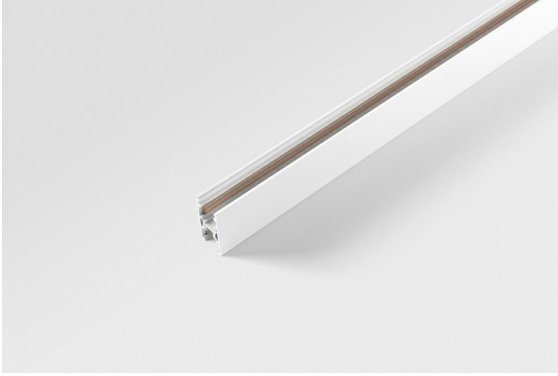

Date

Customer

Project

Type

Track 48V High Profile Suspended Up/Down 2000 White Structure

Specifications

Material	12360109
Lamp Included	No
Number of Light Sources	0
Light Direction	Up/Down
Input Voltage	48Vdc
Electrical Class	III
IP Rating	20
Glow wire rating (°C)	960
Indoor/Outdoor	Indoor
Application	Ceiling
Mounting	Suspended
Adjustability	Not Applicable
Primary Colour & Primary Finish	White, Structure
Gross weight (g)	3822.0