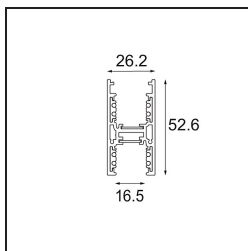

Date

Customer

Project

Type

Track 48V High Profile Suspended Up/Down 2000 White Structure

Specifications

Material	12360109
Lamp Included	No
Number of Light Sources	0
Light Direction	Up/Down
Input Voltage	48Vdc
Electrical Class	III
IP Rating	20
Glow wire rating (°C)	960
Indoor/Outdoor	Indoor
Application	Ceiling
Mounting	Suspended
Adjustability	Not Applicable
Primary Colour & Primary Finish	White, Structure
Gross weight (g)	3822.0

Specifications

Installation Accessories

- 11062732** Power Feed Canopy Surface Square 4P Black Structure
- 11062709** Power Feed Canopy Surface Square 4P White Structure

- 11061409** Power Feed Canopy Surface Square 5P White Structure
- 11061432** Power Feed Canopy Surface Square 5P Black Structure

- 11061509** Power Feed and Suspension Canopy Surface Square 5P White Structure
- 11061532** Power Feed and Suspension Canopy Surface Square 5P Black Structure

Choose a required accessory