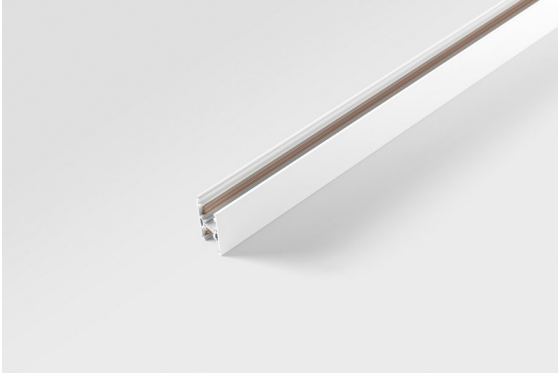

Date _____

Customer _____

Project _____

Type _____

Track 48V High Profile Suspended Up/Down 2000 White Structure

Specifications

Material	12360109
Lamp Included	No
Number of Light Sources	0
Light Direction	Up/Down
Input Voltage	48Vdc
Electrical Class	III
IP Rating	20
Glow wire rating (°C)	960
Indoor/Outdoor	Indoor
Application	Ceiling
Mounting	Suspended
Adjustability	Not Applicable
Primary Colour & Primary Finish	White, Structure
Gross weight (g)	3822.0

Installation Accessories

- 11062732** Power Feed Canopy Surface Square 4P DE Black Structure
- 11062709** Power Feed Canopy Surface Square 4P DE White Structure

- 11061409** Power Feed Canopy Surface Square 5P DE White Structure
- 11061432** Power Feed Canopy Surface Square 5P DE Black Structure

- 11061509** Power Feed and Suspension Canopy Surface Square 5P DE White Structure
- 11061532** Power Feed and Suspension Canopy Surface Square 5P DE Black Structure

Choose a required accessory