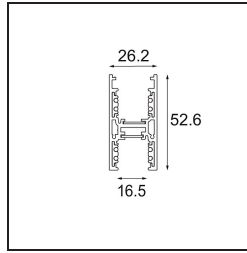

Date _____

Customer _____

Project _____

Type _____

Track 48V High Profile Suspended Up/Down 1000 Black Structure

Specifications

Material	12360032
Lamp Included	No
Number of Light Sources	0
Light Direction	Up/Down
Input Voltage	48Vdc
Electrical Class	III
IP Rating	20
Glow wire rating (°C)	960
Indoor/Outdoor	Indoor
Application	Ceiling
Mounting	Suspended
Adjustability	Not Applicable
Primary Colour & Primary Finish	Black, Structure
Gross weight (g)	1942.0

Installation Accessories

- 11062732** Power Feed Canopy Surface Square 4P DE Black Structure
- 11062709** Power Feed Canopy Surface Square 4P DE White Structure

- 11061409** Power Feed Canopy Surface Square 5P DE White Structure
- 11061432** Power Feed Canopy Surface Square 5P DE Black Structure