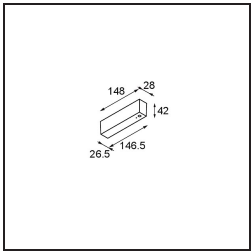

- **11061509** Power Feed and Suspension Canopy Surface Square 5P DE White Structure
- **11061532** Power Feed and Suspension Canopy Surface Square 5P DE Black Structure

Choose a required accessory