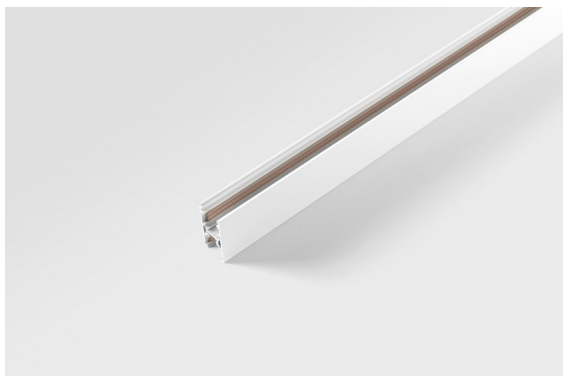

---

*Track 48V High Profile Suspended Up/Down 1000 White Structure*

**Specifications**

Material	12360009
Lamp Included	No
Number of Light Sources	0
Light Direction	Up/Down
Input Voltage	48Vdc
Electrical Class	III
IP Rating	20
Glow wire rating (°C)	960
Indoor/Outdoor	Indoor
Application	Ceiling
Mounting	Suspended
Adjustability	Not Applicable
Primary Colour & Primary Finish	White, Structure
Gross weight (g)	1942.0

- 11061509** Power Feed and Suspension Canopy Surface Square 5P DE White Structure
- 11061532** Power Feed and Suspension Canopy Surface Square 5P DE Black Structure

Choose a required accessory