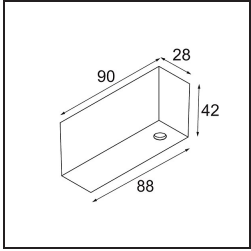

Installation Accessories

- **11062732** Power Feed Canopy Surface Square 4P DE Black Structure
- **11062709** Power Feed Canopy Surface Square 4P DE White Structure