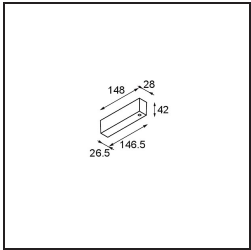

- **11061409** Power Feed Canopy Surface Square 5P DE White Structure
- **11061432** Power Feed Canopy Surface Square 5P DE Black Structure