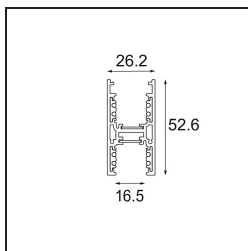

---

*Track 48V High Profile Suspended Up/Down 1000 White Structure*

**Specifications**

Material	12360009
Lamp Included	No
Number of Light Sources	0
Light Direction	Up/Down
Input Voltage	48Vdc
Electrical Class	III
IP Rating	20
Glow wire rating (°C)	960
Indoor/Outdoor	Indoor
Application	Ceiling
Mounting	Suspended
Adjustability	Not Applicable
Primary Colour & Primary Finish	White, Structure
Gross weight (g)	1942.0