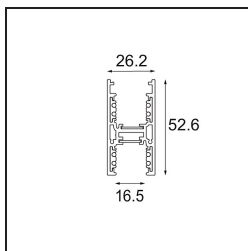

Date
Customer
Project
Type

Track 48V High Profile Suspended Up/Down 1000 White Structure

Specifications

Material	12360009
Lamp Included	No
Number of Light Sources	0
Light Direction	Up/Down
Input Voltage	48Vdc
Electrical Class	III
IP Rating	20
Glow wire rating (°C)	960
Indoor/Outdoor	Indoor
Application	Ceiling
Mounting	Suspended
Adjustability	Not Applicable
Primary Colour & Primary Finish	White, Structure
Gross weight (g)	1942.0

Specifications

Installation Accessories

- 11062732** Power Feed Canopy Surface Square 4P DE Black Structure
- 11062709** Power Feed Canopy Surface Square 4P DE White Structure

- 11061409** Power Feed Canopy Surface Square 5P DE White Structure
- 11061432** Power Feed Canopy Surface Square 5P DE Black Structure

- 11061509** Power Feed and Suspension Canopy Surface Square 5P DE White Structure
- 11061532** Power Feed and Suspension Canopy Surface Square 5P DE Black Structure

Choose a required accessory