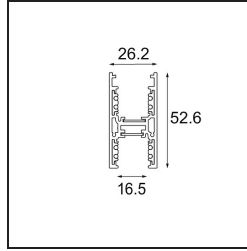

Date
Customer
Project
Type

*Track 48V High Profile Suspended Up/Down 1000 White Structure*

**Specifications**

Material	12360009
Lamp Included	No
Number of Light Sources	0
Light Direction	Up/Down
Input Voltage	48Vdc
Electrical Class	III
IP Rating	20
Glow wire rating (°C)	960
Indoor/Outdoor	Indoor
Application	Ceiling
Mounting	Suspended
Adjustability	Not Applicable
Primary Colour & Primary Finish	White, Structure
Gross weight (g)	1942.0