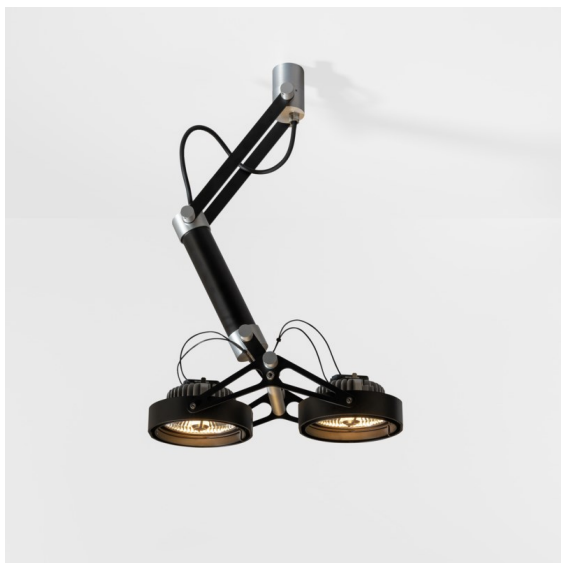

| |
|----------|
| Date |
| Customer |
| Project |
| Type |

Nomad Surface Adjustable 2x LED AR111 Trailing Edge DI Black Matt

Specifications

| | |
|---------------------------------|--|
| Material | 12352202 |
| Light Source Type | LED AR111 |
| Lifetime | 30,000 Hours |
| Lamp Included | No |
| Number of Light Sources | 2 |
| Light Direction | Down |
| Input Voltage | 230V |
| Electrical Class | I |
| IP Rating | 20 |
| Glow wire rating (°C) | 960 |
| Dimming Protocol | Trailing Edge |
| Indoor/Outdoor | Indoor |
| Application | Ceiling |
| Mounting | Surface |
| Adjustability | GIMBLE 45° |
| Distance to Lighted Object (m) | 0,1 |
| Primary Colour & Primary Finish | Black, Matt |
| Gross weight (g) | 1375.0 |
| Luminous flux per lamp (lm) | 735 |
| Efficacy (lm/W) | 49 |
| Remark | <ul style="list-style-type: none"> Advised to use 70008066 (2700K)/70008067 (2000-3000K) or any other AR111 12V retrofit LED lamp |

Like industrial design with a retro touch? Revisit Nomad. Now sporting tiny new drivers, and a LED unit that looks exactly like the luminaire's first halogen bulb, Nomad LED respects the original design to perfection. Available in versions with 2L and 4L light units, in white structure, black or aluminium, with or without integrated gear. The sweetheart of architects is back for your next project.