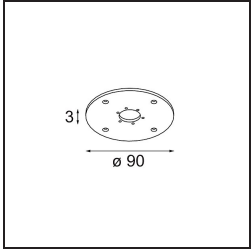

Installation Accessories

- **10203005** Baseflange 90 Aluminium Matt
- **10203032** Baseflange 90 Black Structure
- **10203009** Baseflange 90 White Structure