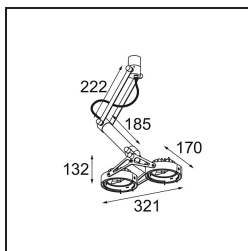

| |
|----------|
| Date |
| Customer |
| Project |
| Type |

Nomad Surface Adjustable 2x LED AR111 Trailing Edge DI Black Matt

Specifications

| | |
|---------------------------------|--|
| Material | 12352202 |
| Light Source Type | LED AR111 |
| Lifetime | 30,000 Hours |
| Lamp Included | No |
| Number of Light Sources | 2 |
| Light Direction | Down |
| Input Voltage | 230V |
| Electrical Class | I |
| IP Rating | 20 |
| Glow wire rating (°C) | 960 |
| Dimming Protocol | Trailing Edge |
| Indoor/Outdoor | Indoor |
| Application | Ceiling |
| Mounting | Surface |
| Adjustability | GIMBLE 45° |
| Distance to Lighted Object (m) | 0,1 |
| Primary Colour & Primary Finish | Black, Matt |
| Gross weight (g) | 1375.0 |
| Luminous flux per lamp (lm) | 735 |
| Efficacy (lm/W) | 49 |
| Remark | <ul style="list-style-type: none"> Advised to use 70008066 (2700K)/70008067 (2000-3000K) or any other AR111 12V retrofit LED lamp |