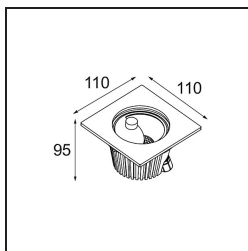

Date
Customer
Project
Type

*FFD\_Hipy Square Asy Floor Recessed Up Adjustable 110x110 1x IP67 LED 3000K Flood DE Aluminium Anodised*

Our popular floor spot Hipy Square continues to shine with its trailblazing personality. Two sizes, 70 and 110 and an option for a warmer colour temperature (2700K). Designers can create a welcoming path from the outside to the inside — or vice versa — and keep a consistent light effect. Thanks to the new CCT, Hipy is now more accessible to designers for an indoor floor expression.

**Specifications**

Material	12346205
Light Source Type	LED
LED Type	BRIDGELUX V8G8
LED technology	LED COB
CRI	Min. 90
Colour Temperature	3000K
Lifetime	L80B10 @50,000 Hours
Lamp Included	Yes
Number of Light Sources	1
CIE flux code	90 100 100 100 45
Binning (SDCM)	2
Light Direction	Up
Optic	Reflector
Measured beam angle (°)	37.3
Input Voltage	Constant Current Driver Required
Electrical Class	III
IP Rating	67
Glow wire rating (°C)	960
Indoor/Outdoor	Outdoor
Application	Floor
Mounting	Recessed
Cut-out size (mm)	ø100
Mounting depth (mm)	105.0
Adjustability	Not Applicable
Distance to Lighted Object (m)	0,1
Primary Colour & Primary Finish	Aluminium, Anodised
Gross weight (g)	694.0
Drive current (mA)	350      500      700
Min. forward voltage (Vf)	13,2      13,7      14,2
Max. forward voltage (Vf)	15,0      15,4      16,0
Connected load (W)	5,0      7,2      10,6
Luminous flux per lamp (lm)	258      346      445
Efficacy (lm/W)	52      48      42
Glare rating	15      16      16