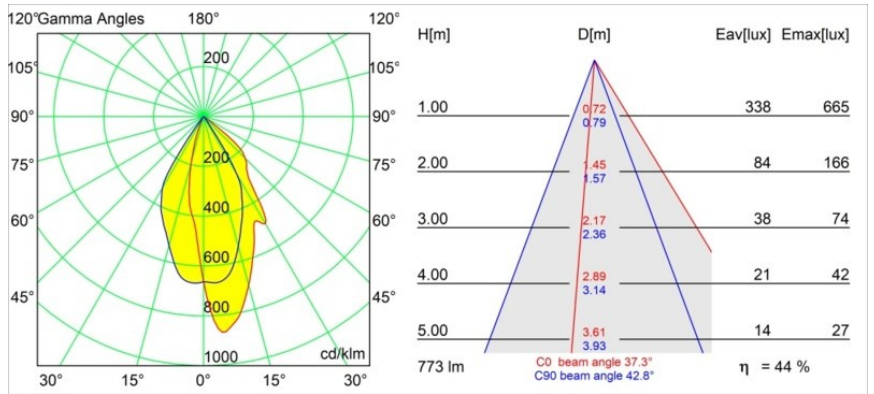

Date
Customer
Project
Type

*FFD\_Hipy Square Asy Floor Recessed Up Adjustable 110x110 1x IP67 LED 3000K Flood DE Aluminium Anodised*

Our popular floor spot Hipy Square continues to shine with its trailblazing personality. Two sizes, 70 and 110 and an option for a warmer colour temperature (2700K). Designers can create a welcoming path from the outside to the inside — or vice versa — and keep a consistent light effect. Thanks to the new CCT, Hipy is now more accessible to designers for an indoor floor expression.

**Specifications**

Material	12346205
Light Source Type	LED
LED Type	BRIDGELUX V8G8
LED technology	LED COB
CRI	Min. 90
Colour Temperature	3000K
Lifetime	L80B10 @50,000 Hours
Lamp Included	Yes
Number of Light Sources	1
CIE flux code	90 100 100 100 45
Binning (SDCM)	2
Light Direction	Up
Optic	Reflector
Measured beam angle (°)	37.3
Input Voltage	Constant Current Driver Required
Electrical Class	III
IP Rating	67
Glow wire rating (°C)	960
Indoor/Outdoor	Outdoor
Application	Floor
Mounting	Recessed
Cut-out size (mm)	ø100
Mounting depth (mm)	105.0
Adjustability	Not Applicable
Distance to Lighted Object (m)	0,1
Primary Colour & Primary Finish	Aluminium, Anodised
Gross weight (g)	694.0
Drive current (mA)	350      500      700
Min. forward voltage (Vf)	13,2      13,7      14,2
Max. forward voltage (Vf)	15,0      15,4      16,0
Connected load (W)	5,0      7,2      10,6
Luminous flux per lamp (lm)	258      346      445
Efficacy (lm/W)	52      48      42
Glare rating	15      16      16

**TM30 & CRI diagram**

**Light distribution & beam diagram**

Diagrams