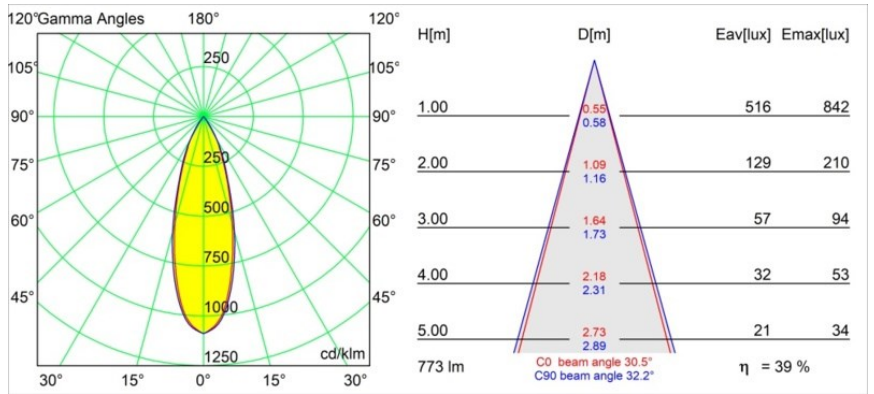

Light distribution & beam diagram