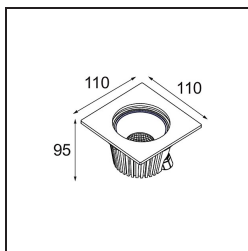

Date
Customer
Project
Type

FFD_Hipy Square Antiglare Floor Recessed Up 110x110 1x IP67 LED 3000K Medium DE Aluminium Anodised

Our popular floor spot Hipy Square continues to shine with its trailblazing personality. Two sizes, 70 and 110 and an option for a warmer colour temperature (2700K). Designers can create a welcoming path from the outside to the inside — or vice versa — and keep a consistent light effect. Thanks to the new CCT, Hipy is now more accessible to designers for an indoor floor expression.

Specifications

Material	12346005
Light Source Type	LED
LED Type	BRIDGELUX V8G8
LED technology	LED COB
CRI	Min. 90
Colour Temperature	3000K
Lifetime	L80B10 @50,000 Hours
Lamp Included	Yes
Number of Light Sources	1
CIE flux code	99 100 100 100 39
Binning (SDCM)	2
Light Direction	Up
Optic	Reflector
Measured beam angle (°)	30.5
Input Voltage	Constant Current Driver Required
Electrical Class	III
IP Rating	67
Glow wire rating (°C)	960
Indoor/Outdoor	Outdoor
Application	Floor
Mounting	Recessed
Cut-out size (mm)	ø100
Mounting depth (mm)	105.0
Adjustability	Not Applicable
Distance to Lighted Object (m)	0,1
Primary Colour & Primary Finish	Aluminium, Anodised
Gross weight (g)	643.0
Drive current (mA)	350 500 700
Min. forward voltage (Vf)	13,2 13,7 14,2
Max. forward voltage (Vf)	15,0 15,4 16,0
Connected load (W)	5,0 7,2 10,6
Luminous flux per lamp (lm)	227 304 391
Efficacy (lm/W)	45 42 37
Glare rating	7 8 9