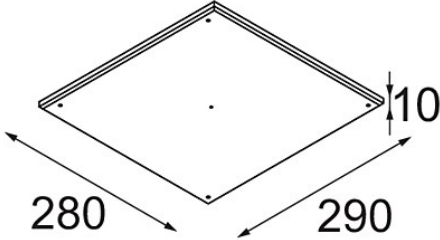

Date \_\_\_\_\_  
 Customer \_\_\_\_\_  
 Project \_\_\_\_\_  
 Type \_\_\_\_\_

*Gypsum Fibreboard 290x280*

**Specifications**

|                         |                |
|-------------------------|----------------|
| Material                | 12293030       |
| Lamp Included           | No             |
| Number of Light Sources | 0              |
| IP Rating               | 20             |
| Glow wire rating (°C)   | 960            |
| Indoor/Outdoor          | Indoor         |
| Application             | Ceiling, Wall  |
| Adjustability           | Not Applicable |
| Gross weight (g)        | 1038.0         |