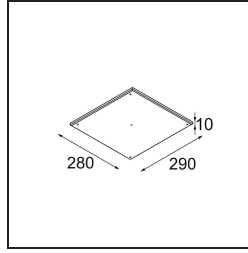

Date \_\_\_\_\_  
 Customer \_\_\_\_\_  
 Project \_\_\_\_\_  
 Type \_\_\_\_\_

*Gypsum Fibreboard 290x280*

**Specifications**

|                         |                |
|-------------------------|----------------|
| Material                | 12293030       |
| Lamp Included           | No             |
| Number of Light Sources | 0              |
| IP Rating               | 20             |
| Glow wire rating (°C)   | 960            |
| Indoor/Outdoor          | Indoor         |
| Application             | Ceiling, Wall  |
| Adjustability           | Not Applicable |
| Gross weight (g)        | 1038.0         |