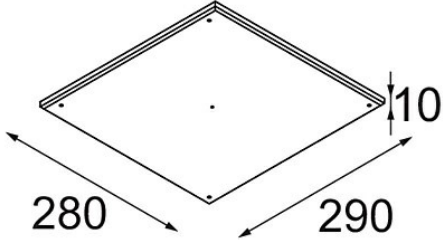

Date _____
Customer _____
Project _____
Type _____

Gypsum Fibreboard 290x280

Specifications

Material	12293030
Lamp Included	No
Number of Light Sources	0
IP Rating	20
Glow wire rating (°C)	960
Indoor/Outdoor	Indoor
Application	Ceiling, Wall
Adjustability	Not Applicable
Gross weight (g)	1038.0