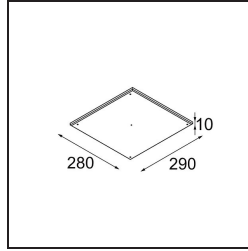

Date _____
Customer _____
Project _____
Type _____

Gypsum Fibreboard 290x280

Specifications

Material	12293030
Lamp Included	No
Number of Light Sources	0
IP Rating	20
Glow wire rating (°C)	960
Indoor/Outdoor	Indoor
Application	Ceiling, Wall
Adjustability	Not Applicable
Gross weight (g)	1038.0