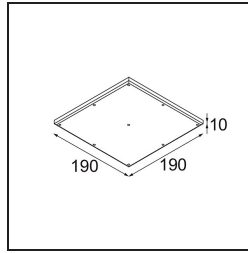

Date \_\_\_\_\_  
 Customer \_\_\_\_\_  
 Project \_\_\_\_\_  
 Type \_\_\_\_\_

*Gypsum Fibreboard 190x190*

**Specifications**

Material	12292830
Lamp Included	No
Number of Light Sources	0
IP Rating	20
Glow wire rating (°C)	960
Indoor/Outdoor	Indoor
Application	Ceiling, Wall
Adjustability	Not Applicable
Gross weight (g)	471.0