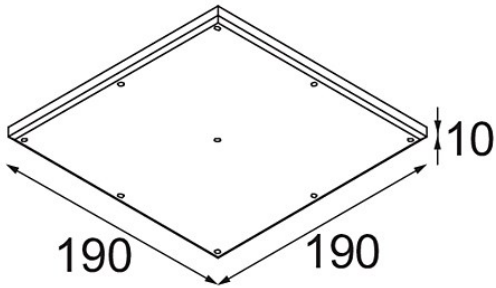

Date \_\_\_\_\_  
Customer \_\_\_\_\_  
Project \_\_\_\_\_  
Type \_\_\_\_\_

*Gypsum Fibreboard 190x190*

**Specifications**

Material	12292830
Lamp Included	No
Number of Light Sources	0
IP Rating	20
Glow wire rating (°C)	960
Indoor/Outdoor	Indoor
Application	Ceiling, Wall
Adjustability	Not Applicable
Gross weight (g)	471.0