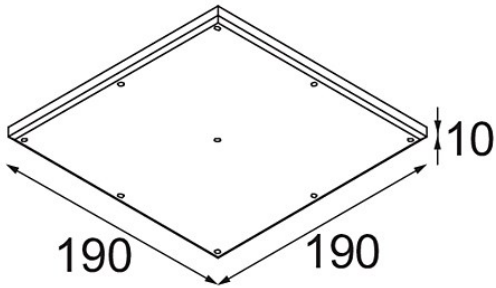

Date \_\_\_\_\_  
 Customer \_\_\_\_\_  
 Project \_\_\_\_\_  
 Type \_\_\_\_\_

*Gypsum Fibreboard 190x190*

**Specifications**

Material	12292830
Lamp Included	No
Number of Light Sources	0
IP Rating	20
Glow wire rating (°C)	960
Indoor/Outdoor	Indoor
Application	Ceiling, Wall
Adjustability	Not Applicable
Gross weight (g)	471.0