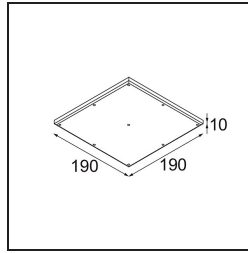

Date \_\_\_\_\_  
Customer \_\_\_\_\_  
Project \_\_\_\_\_  
Type \_\_\_\_\_

*Gypsum Fibreboard 190x190*

**Specifications**

Material	12292830
Lamp Included	No
Number of Light Sources	0
IP Rating	20
Glow wire rating (°C)	960
Indoor/Outdoor	Indoor
Application	Ceiling, Wall
Adjustability	Not Applicable
Gross weight (g)	471.0