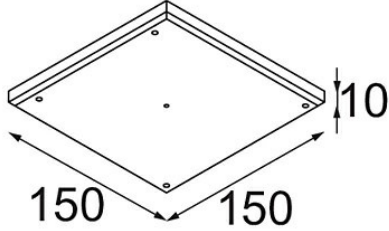

Date \_\_\_\_\_  
Customer \_\_\_\_\_  
Project \_\_\_\_\_  
Type \_\_\_\_\_

*Gypsum Fibreboard 150x150*

**Specifications**

Material	12292630
Lamp Included	No
Number of Light Sources	0
IP Rating	20
Glow wire rating (°C)	960
Indoor/Outdoor	Indoor
Application	Ceiling, Wall
Adjustability	Not Applicable
Gross weight (g)	381.0