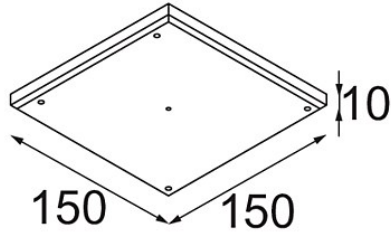

Date _____
Customer _____
Project _____
Type _____

Gypsum Fibreboard 150x150

Specifications

Material	12292630
Lamp Included	No
Number of Light Sources	0
IP Rating	20
Glow wire rating (°C)	960
Indoor/Outdoor	Indoor
Application	Ceiling, Wall
Adjustability	Not Applicable
Gross weight (g)	381.0