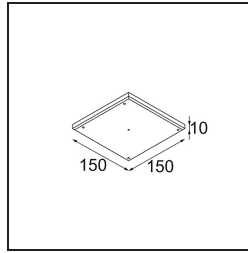

Date _____
Customer _____
Project _____
Type _____

Gypsum Fibreboard 150x150

Specifications

Material	12292630
Lamp Included	No
Number of Light Sources	0
IP Rating	20
Glow wire rating (°C)	960
Indoor/Outdoor	Indoor
Application	Ceiling, Wall
Adjustability	Not Applicable
Gross weight (g)	381.0