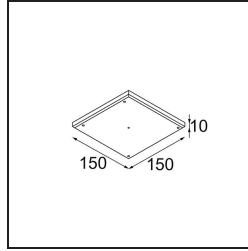

Date \_\_\_\_\_  
Customer \_\_\_\_\_  
Project \_\_\_\_\_  
Type \_\_\_\_\_

*Gypsum Fibreboard 150x150*

**Specifications**

Material	12292630
Lamp Included	No
Number of Light Sources	0
IP Rating	20
Glow wire rating (°C)	960
Indoor/Outdoor	Indoor
Application	Ceiling, Wall
Adjustability	Not Applicable
Gross weight (g)	381.0