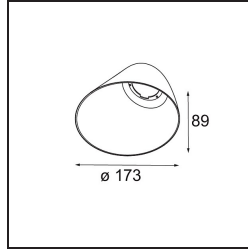

Date _____
Customer _____
Project _____
Type _____

Skin Shellby Silver Bronze Anodised

Specifications

Material	12183084
Lamp Included	No
Number of Light Sources	0
IP Rating	20
Glow wire rating (°C)	960
Indoor/Outdoor	Indoor
Adjustability	Not Applicable
Primary Colour & Primary Finish	Silver Bronze, Anodised
Gross weight (g)	280.0