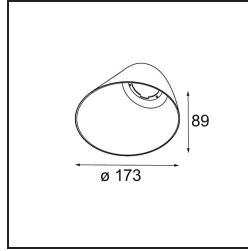

Date _____
Customer _____
Project _____
Type _____

Skin Shellby Silver Bronze Anodised

Specifications

| | |
|---------------------------------|-------------------------|
| Material | 12183084 |
| Lamp Included | No |
| Number of Light Sources | 0 |
| IP Rating | 20 |
| Glow wire rating (°C) | 960 |
| Indoor/Outdoor | Indoor |
| Adjustability | Not Applicable |
| Primary Colour & Primary Finish | Silver Bronze, Anodised |
| Gross weight (g) | 280.0 |