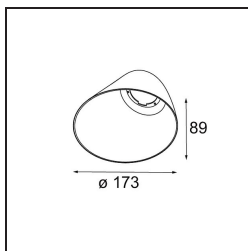

Date \_\_\_\_\_  
Customer \_\_\_\_\_  
Project \_\_\_\_\_  
Type \_\_\_\_\_

*Skin Shellby Pearly White Matt*

**Specifications**

Material	12183092
Lamp Included	No
Number of Light Sources	0
IP Rating	20
Glow wire rating (°C)	960
Indoor/Outdoor	Indoor
Adjustability	Not Applicable
Primary Colour & Primary Finish	Pearly White, Matt
Gross weight (g)	280.0

Specifications