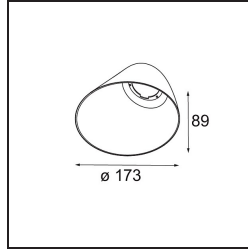

Date \_\_\_\_\_  
Customer \_\_\_\_\_  
Project \_\_\_\_\_  
Type \_\_\_\_\_

*Skin Shellby Gold Anodised*

**Specifications**

Material	12183042
Lamp Included	No
Number of Light Sources	0
IP Rating	20
Glow wire rating (°C)	960
Indoor/Outdoor	Indoor
Adjustability	Not Applicable
Primary Colour & Primary Finish	Gold, Anodised
Gross weight (g)	280.0

Specifications