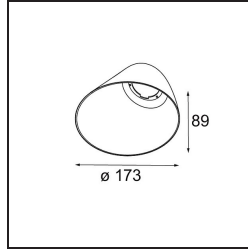

Date _____
Customer _____
Project _____
Type _____

Skin Shellby Gold Anodised

Specifications

Material	12183042
Lamp Included	No
Number of Light Sources	0
IP Rating	20
Glow wire rating (°C)	960
Indoor/Outdoor	Indoor
Adjustability	Not Applicable
Primary Colour & Primary Finish	Gold, Anodised
Gross weight (g)	280.0

Specifications