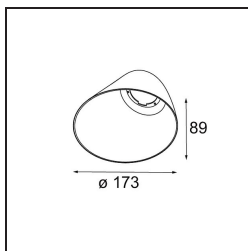

Date _____
Customer _____
Project _____
Type _____

Skin Shellby Bronze Anodised

Specifications

Material	12183082
Lamp Included	No
Number of Light Sources	0
IP Rating	20
Glow wire rating (°C)	960
Indoor/Outdoor	Indoor
Adjustability	Not Applicable
Primary Colour & Primary Finish	Bronze, Anodised
Gross weight (g)	280.0

Specifications