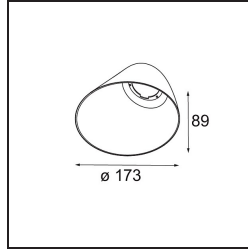

Date _____
Customer _____
Project _____
Type _____

Skin Shelby Champagne Anodised

Specifications

Material	12183041
Lamp Included	No
Number of Light Sources	0
IP Rating	20
Glow wire rating (°C)	960
Indoor/Outdoor	Indoor
Adjustability	Not Applicable
Primary Colour & Primary Finish	Champagne, Anodised
Gross weight (g)	280.0

Specifications