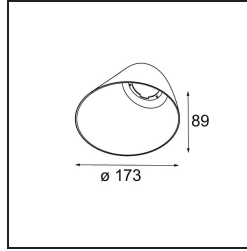

Date _____
 Customer _____
 Project _____
 Type _____

Skin Shellby Champagne Anodised

Specifications

Material	12183041
Lamp Included	No
Number of Light Sources	0
IP Rating	20
Glow wire rating (°C)	960
Indoor/Outdoor	Indoor
Adjustability	Not Applicable
Primary Colour & Primary Finish	Champagne, Anodised
Gross weight (g)	280.0