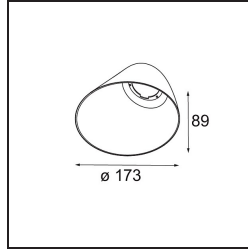

Date \_\_\_\_\_  
Customer \_\_\_\_\_  
Project \_\_\_\_\_  
Type \_\_\_\_\_

*Skin Shelby Champagne Anodised*

**Specifications**

Material	12183041
Lamp Included	No
Number of Light Sources	0
IP Rating	20
Glow wire rating (°C)	960
Indoor/Outdoor	Indoor
Adjustability	Not Applicable
Primary Colour & Primary Finish	Champagne, Anodised
Gross weight (g)	280.0

Specifications