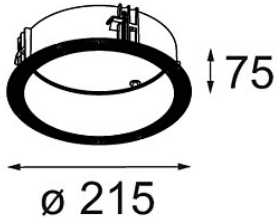

Date _____
Customer _____
Project _____
Type _____

Ring Recessed Trimless 177 lx

Specifications

Material	12182230
Lamp Included	No
Number of Light Sources	1
IP Rating	20
Glow wire rating (°C)	960
Indoor/Outdoor	Indoor
Application	Ceiling, Wall
Mounting	Recessed
Cut-out size (mm)	200
Adjustability	Not Applicable
Gross weight (g)	645.0