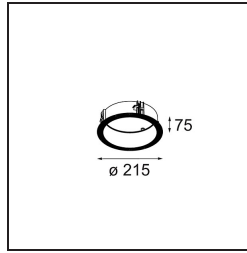

Date _____
Customer _____
Project _____
Type _____

Ring Recessed Trimless 177 lx

Specifications

Material	12182230
Lamp Included	No
Number of Light Sources	1
IP Rating	20
Glow wire rating (°C)	960
Indoor/Outdoor	Indoor
Application	Ceiling, Wall
Mounting	Recessed
Cut-out size (mm)	200
Adjustability	Not Applicable
Gross weight (g)	645.0