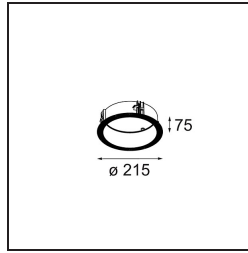

Date \_\_\_\_\_  
Customer \_\_\_\_\_  
Project \_\_\_\_\_  
Type \_\_\_\_\_

*Ring Recessed Trimless 177 lx*

**Specifications**

Material	12182230
Lamp Included	No
Number of Light Sources	1
IP Rating	20
Glow wire rating (°C)	960
Indoor/Outdoor	Indoor
Application	Ceiling, Wall
Mounting	Recessed
Cut-out size (mm)	200
Adjustability	Not Applicable
Gross weight (g)	645.0