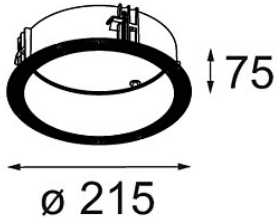

Date \_\_\_\_\_  
Customer \_\_\_\_\_  
Project \_\_\_\_\_  
Type \_\_\_\_\_

*Ring Recessed Trimless 177 lx*

**Specifications**

Material	12182230
Lamp Included	No
Number of Light Sources	1
IP Rating	20
Glow wire rating (°C)	960
Indoor/Outdoor	Indoor
Application	Ceiling, Wall
Mounting	Recessed
Cut-out size (mm)	200
Adjustability	Not Applicable
Gross weight (g)	645.0