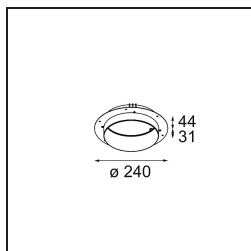

■ **12182330** Concrete Ring 177 Standard Installation Housing

■ Choisir un accessoire requis